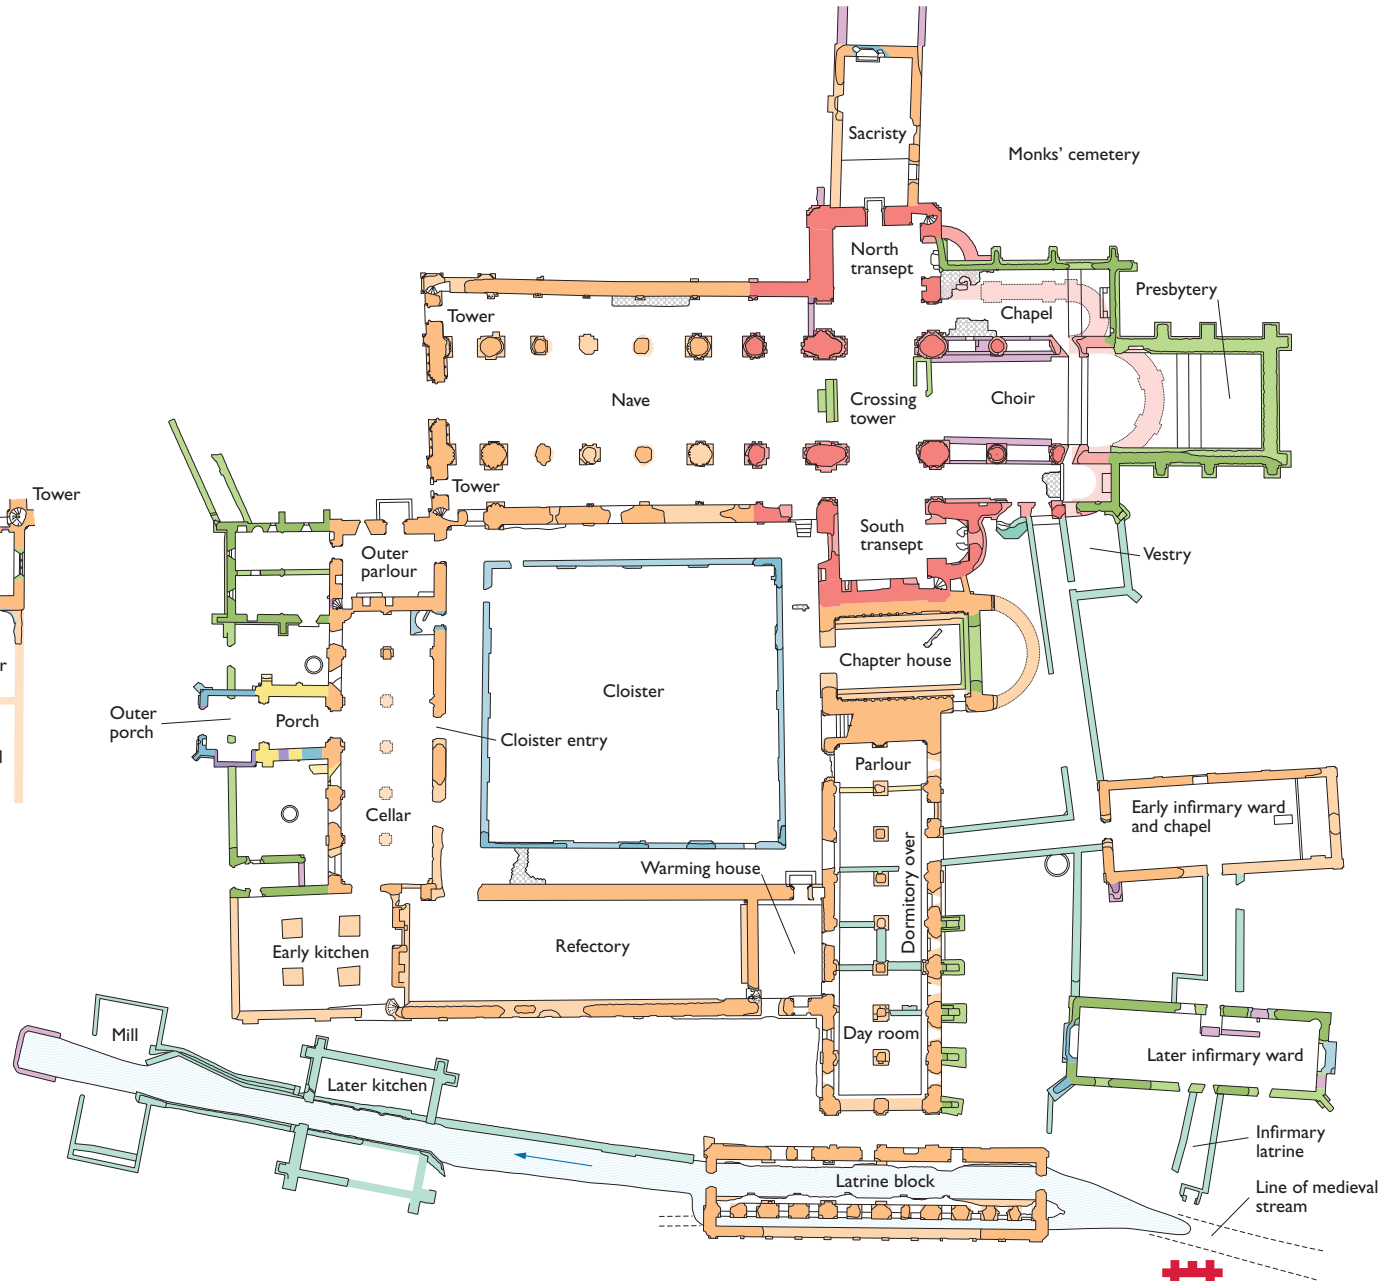

CASTLE ACRE PRIORY

GATEHOUSE PLANS

PRIOR'S LODGING UPPER PLANS

- Late 11th to early 12th century
- Mid-12th century
- Late 12th century
- Early to mid-14th century
- Late 14th to early 15th century
- Late 15th to early 16th century
- 17th century
- Uncertain or modern

0 25m

This drawing is English Heritage copyright and is supplied for the purposes of private research.
 It may not be reproduced in any medium without the express written permission of English Heritage.
 May 2016