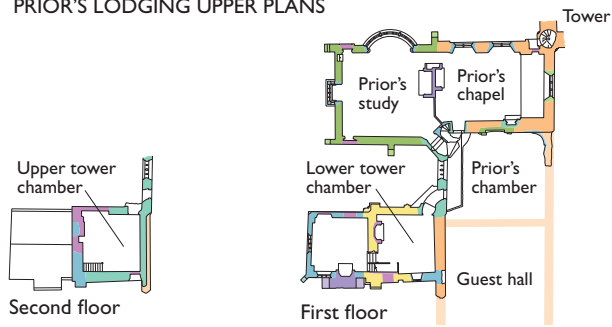

CASTLE ACRE PRIORY

GATEHOUSE PLANS

PRIOR'S LODGING UPPER PLANS

- Late 11th to early 12th century
- Mid-12th century
- Late 12th century
- Early to mid-14th century
- Late 14th to early 15th century
- Late 15th to early 16th century
- 17th century
- Uncertain or modern