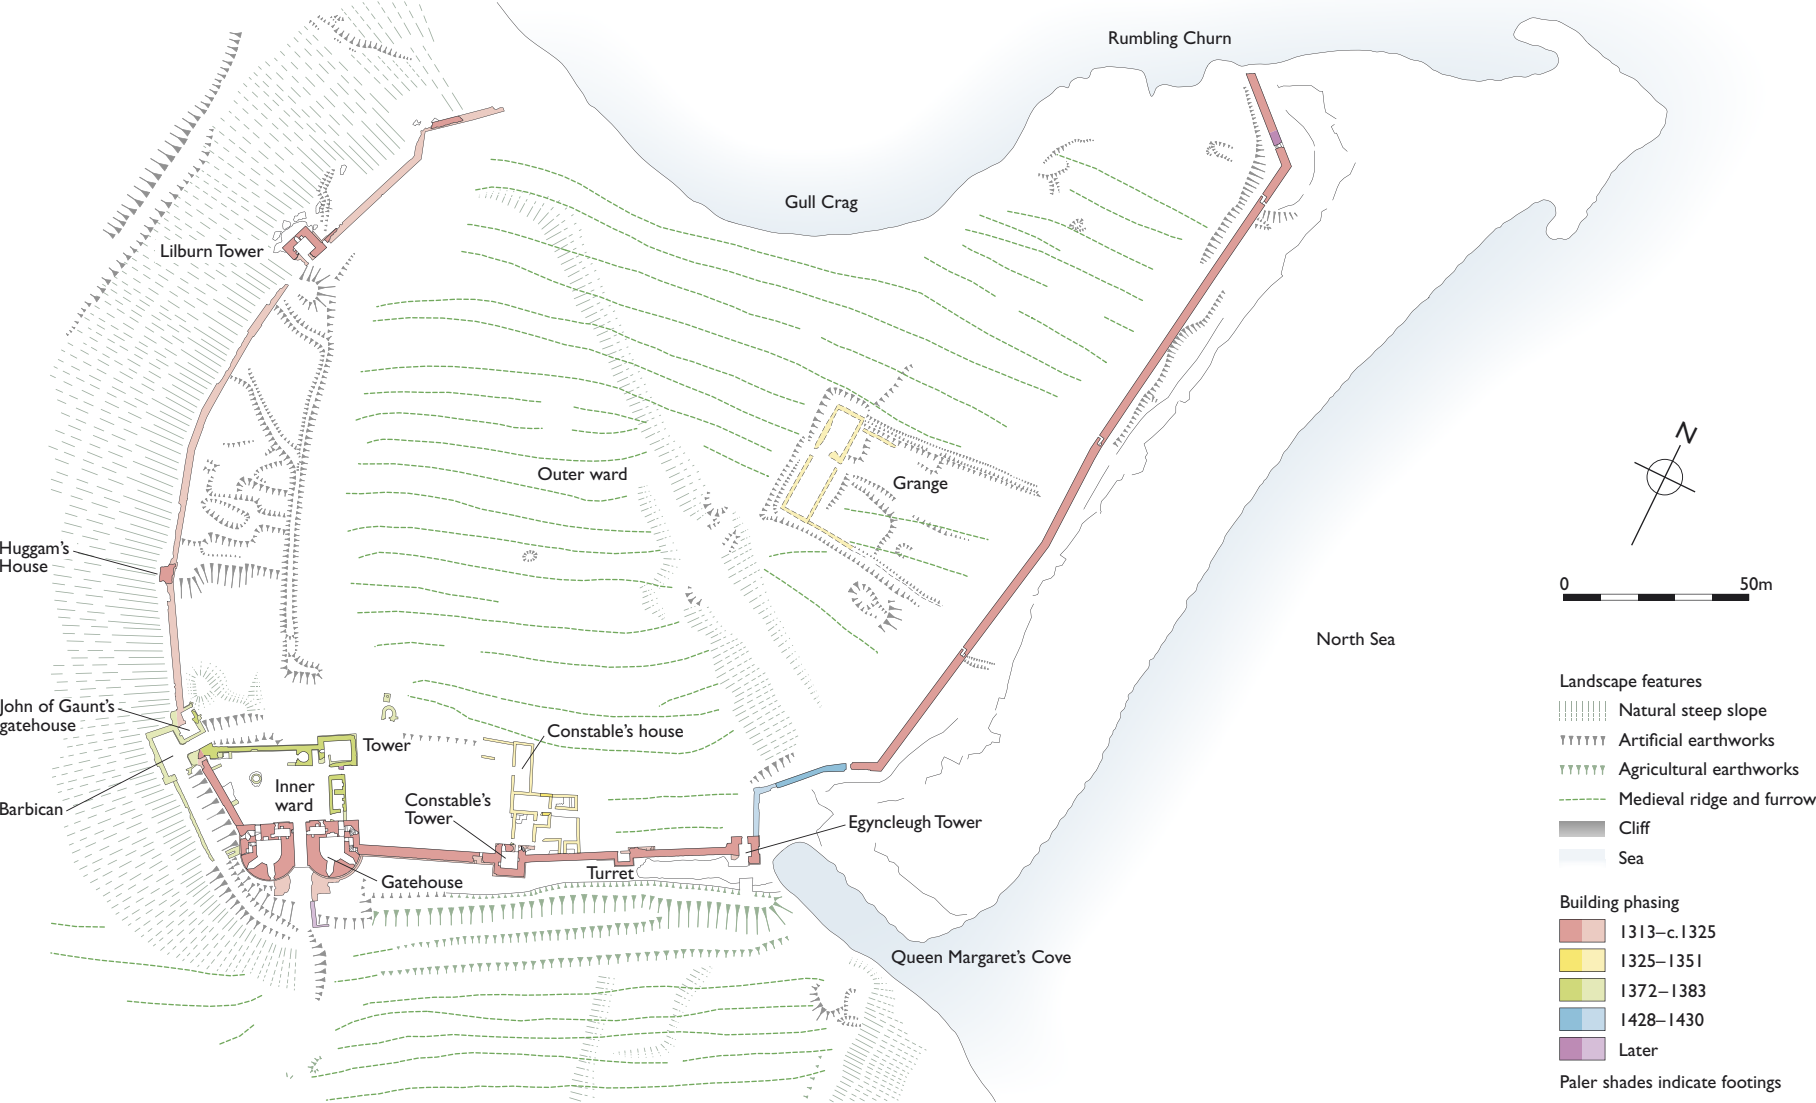

DUNSTANBURGH CASTLE

This drawing is English Heritage copyright and is supplied for the purposes of private research. It may not be reproduced in any medium without the express written permission of English Heritage. February 2015

DUNSTANBURGH CASTLE

The results of English Heritage survey work in 2003 showing the enhanced landscape surrounding Dunstanburgh Castle, consisting of a series of shallow meres designed to create the impression of a castle on an island; the survey also traced the remains of the medieval dock and fishtrap to the south of the castle