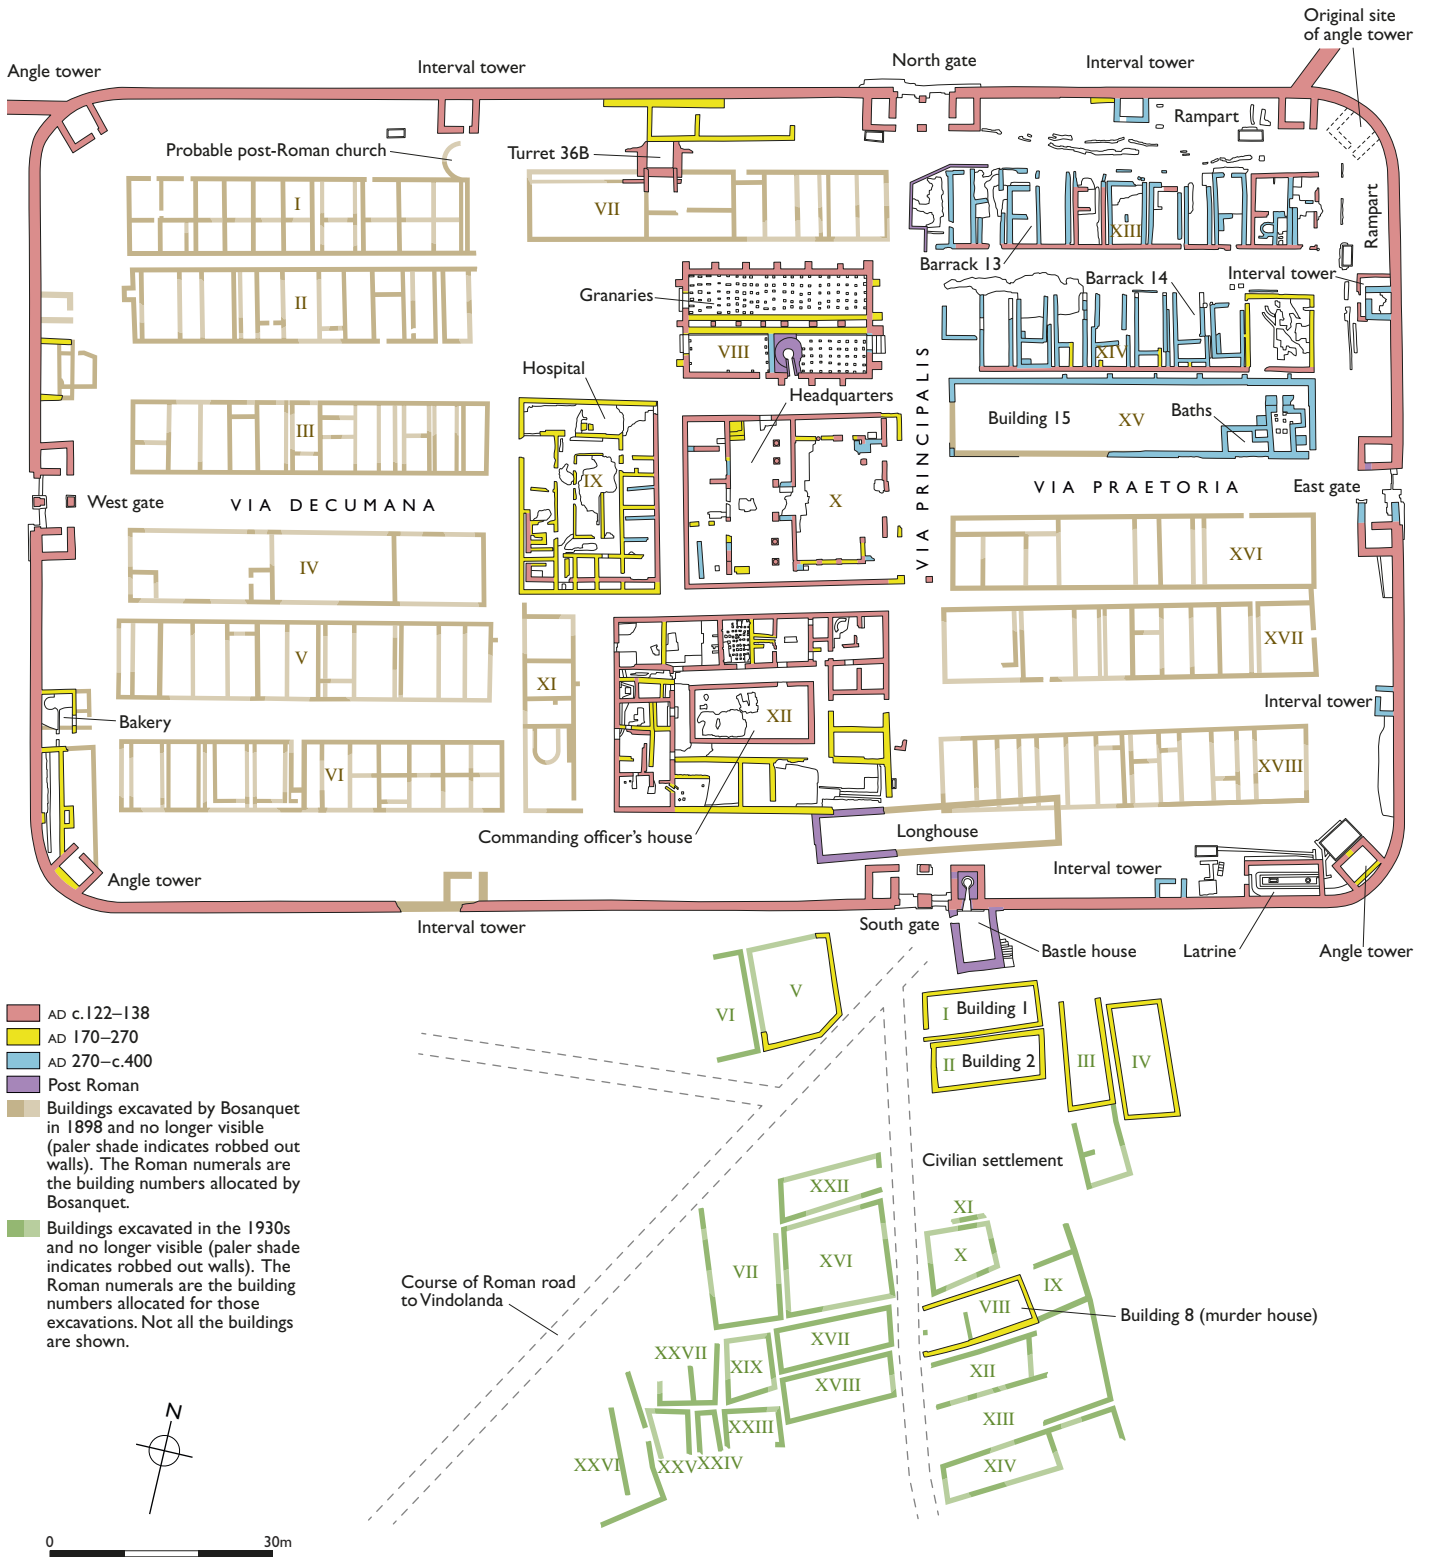

# HOUSESTEADS ROMAN FORT

This drawing is English Heritage copyright and is supplied for the purposes of private research. It may not be reproduced in any medium without the express written permission of English Heritage. February 2015

HOUSESTEADS ROMAN FORT  
 Housesteads Roman Fort in its wider landscape

This drawing is English Heritage copyright and is supplied for the purposes of private research.  
 It may not be reproduced in any medium without the express written permission of English Heritage.  
 February 2015