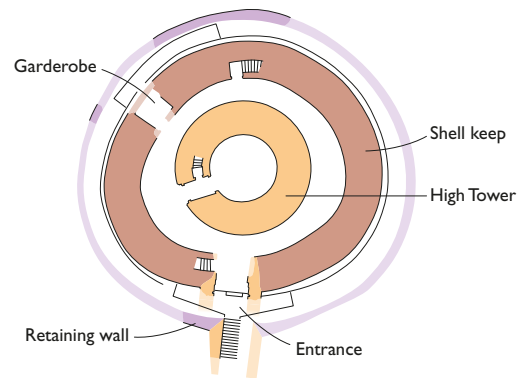

ENGLISH HERITAGE

LAUNCESTON CASTLE

KEEP AND HIGH TOWER

WALL-WALK

FIRST FLOOR

GROUND FLOOR

- 12th century
- Early-13th century
- Mid-13th century
- 14th/15th century
- 17th century
- 19th century
- Uncertain

F Fireplace/furnace

Pale shades indicate conjectural walls