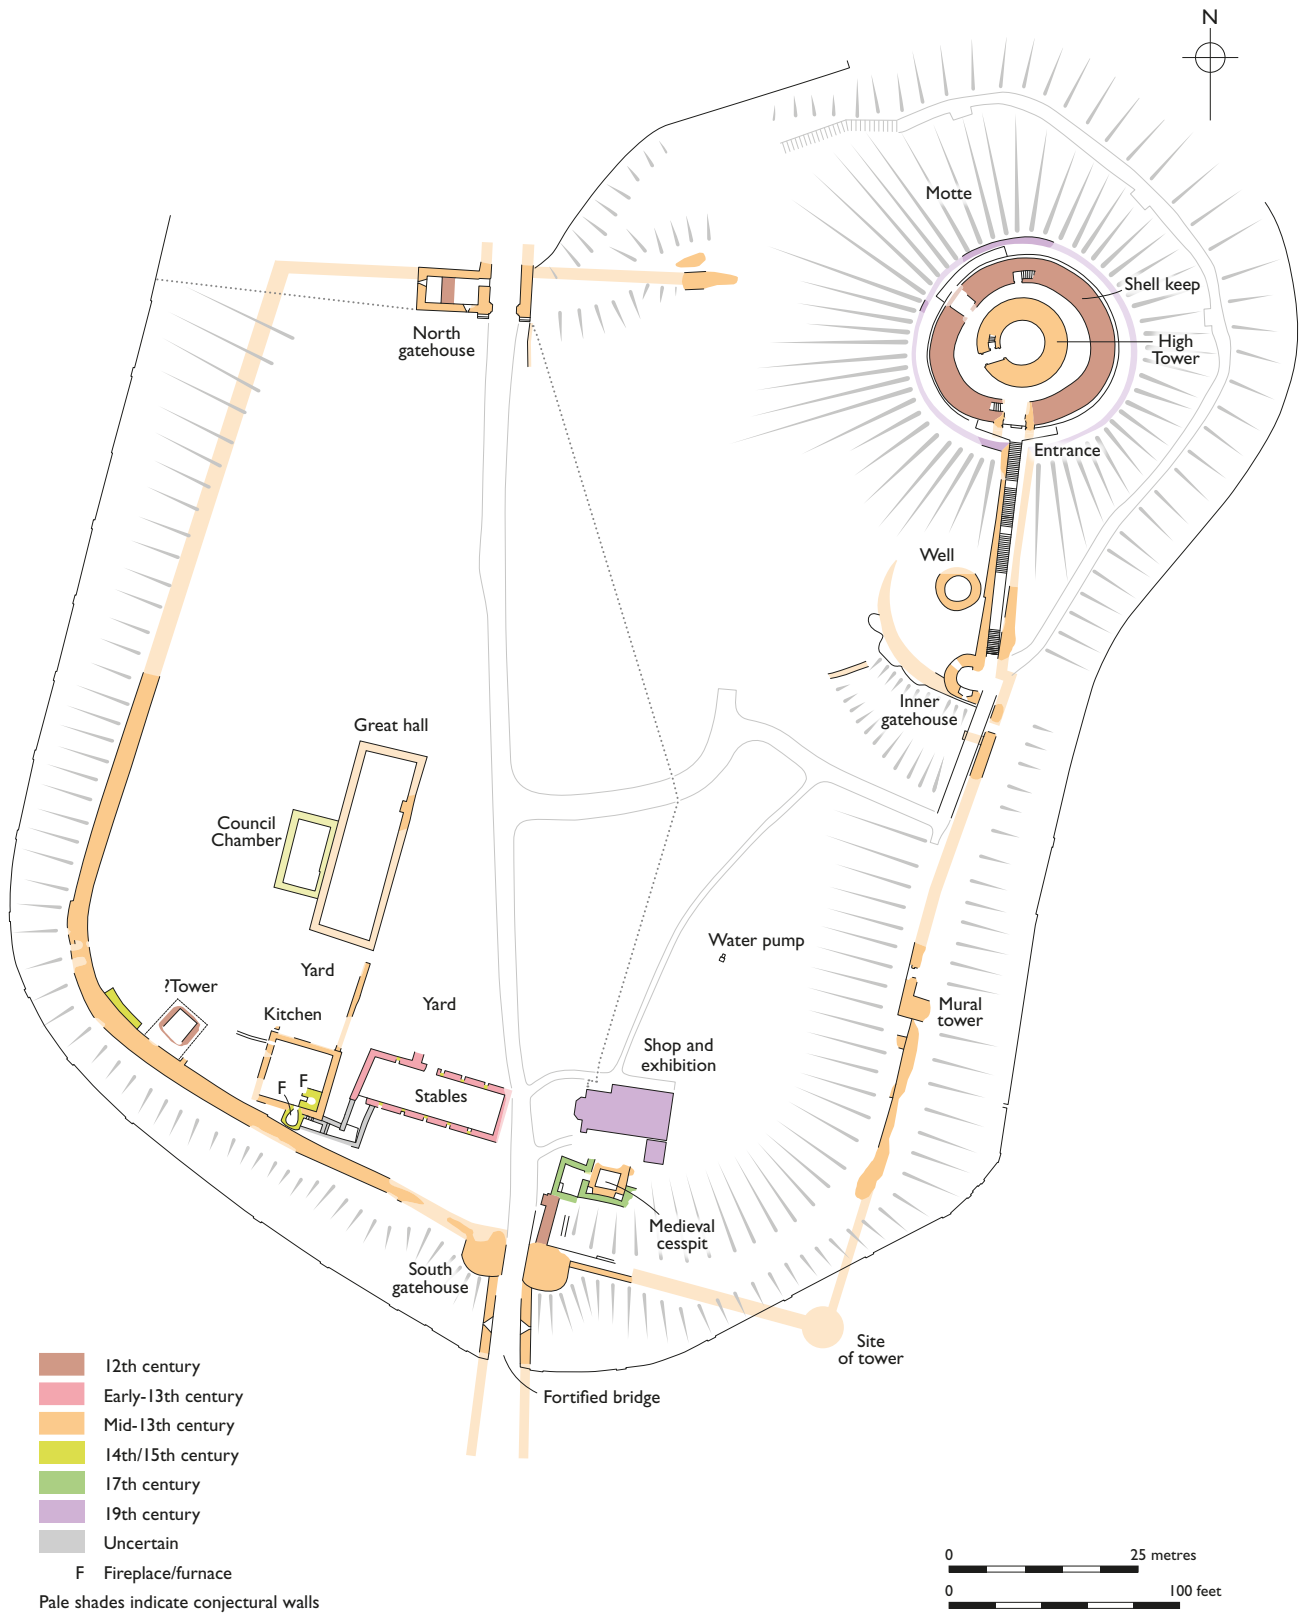

LAUNCESTON CASTLE

This drawing is The English Heritage Trust copyright and is supplied for the purposes of private research. It may not be reproduced in any medium without the express written permission of The English Heritage Trust. August 2022

ENGLISH HERITAGE

LAUNCESTON CASTLE

KEEP AND HIGH TOWER

WALL-WALK

FIRST FLOOR

GROUND FLOOR

- 12th century
- Early-13th century
- Mid-13th century
- 14th/15th century
- 17th century
- 19th century
- Uncertain

F Fireplace/furnace

Pale shades indicate conjectural walls