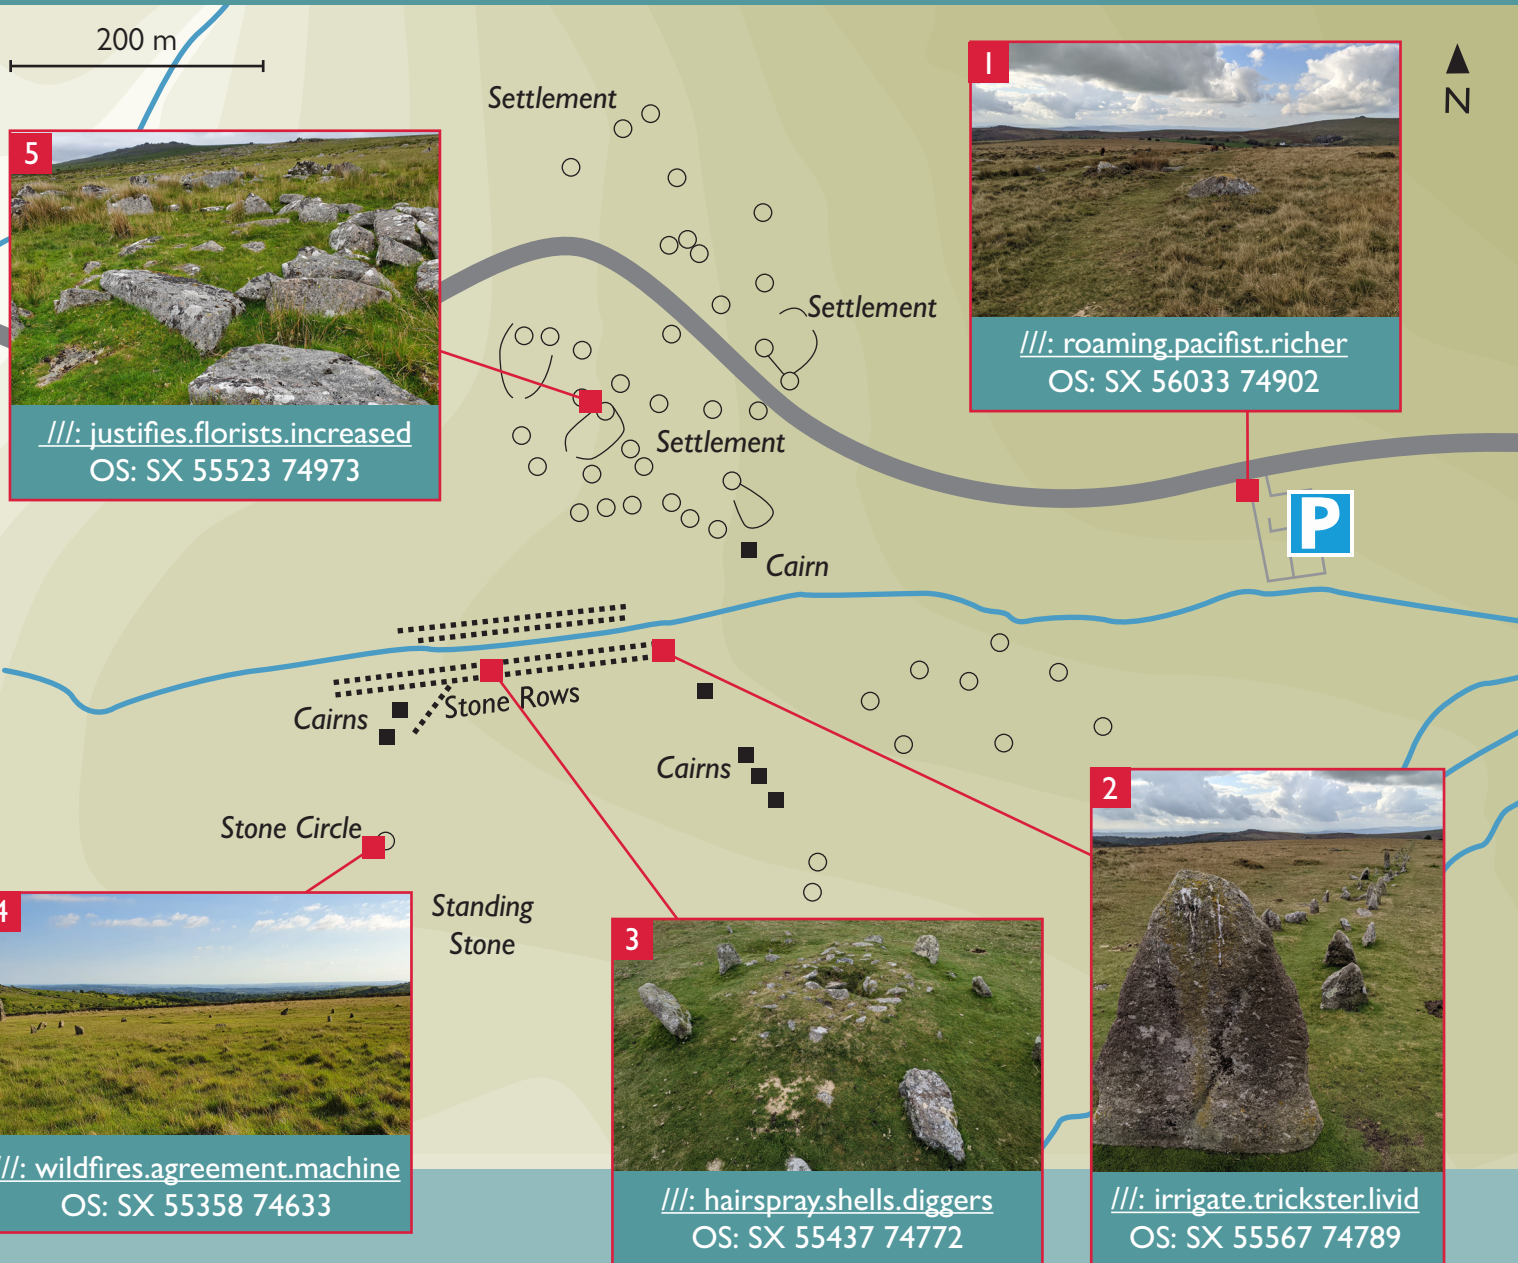

ENGLISH HERITAGE
MERRIVALE
 PREHISTORIC SETTLEMENT

LISTEN

Find out more about this site with our audio guide. You can choose to explore at your leisure, stop at the specific locations, or even listen off-site – perhaps on your journey or at home.

If you decide to visit the specific locations we have included what3words (///) and OS grid references to help you navigate.

Stream or download the audio guide at www.english-heritage.org.uk/merrivale-audio

BE PREPARED: This PDF is to be used in conjunction with an Ordnance Survey map and should not be relied on for navigation. We advise you check the weather conditions in advance of your visit, wear appropriate clothing and keep children under close supervision. Please follow the [Dartmoor National Park safety advice for outdoor activities](#).

WARNING: Dartmoor includes uneven surfaces and challenging terrain. Livestock roam free.

Uneven surfaces

Warning livestock