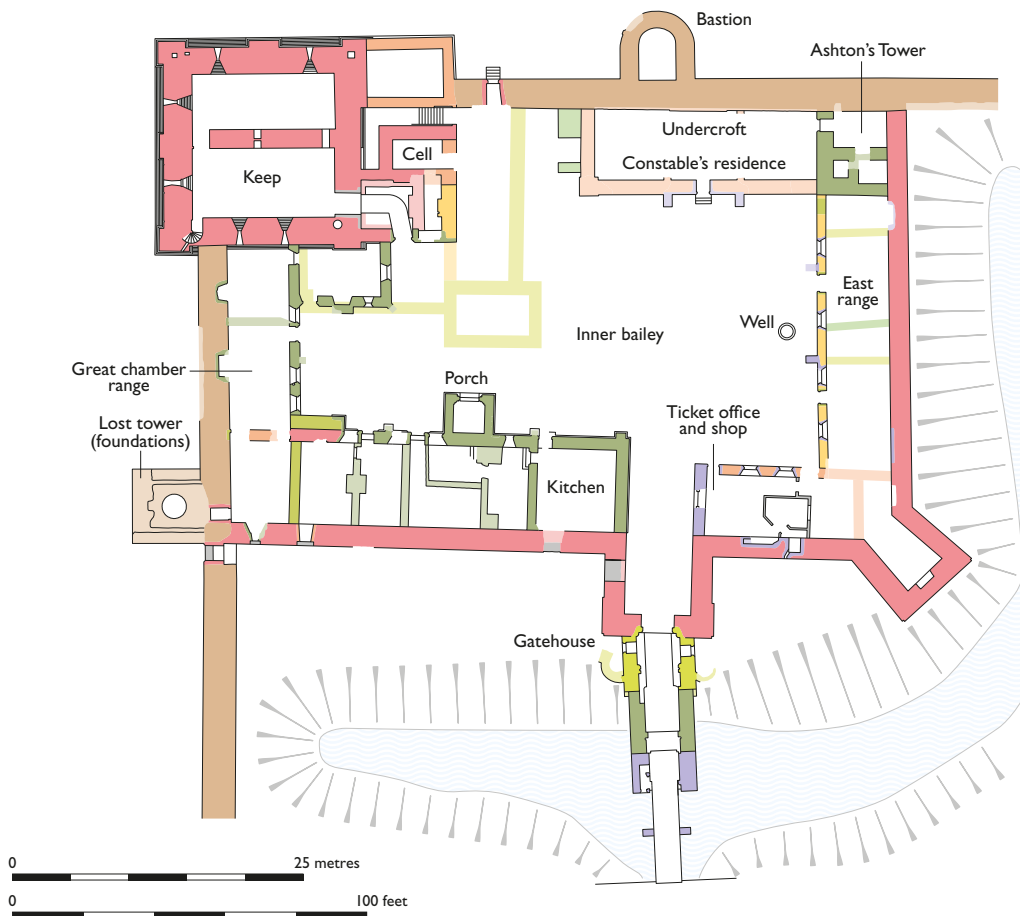

PORTCHESTER CASTLE

INNER BAILEY FIRST FLOOR

INNER BAILEY GROUND FLOOR

This drawing is English Heritage Trust copyright and is supplied for the purposes of private research. It may not be reproduced in any medium without the express written permission of English Heritage Trust. March 2020

ENGLISH HERITAGE

PORTCHESTER CASTLE

OUTER BAILEY AND ROMAN FORT

- Roman
 - Early 12th century
 - Late 12th century
 - 1489–1540
 - 1580–1608
 - Uncertain or modern
- Pale shades indicate conjectural walls