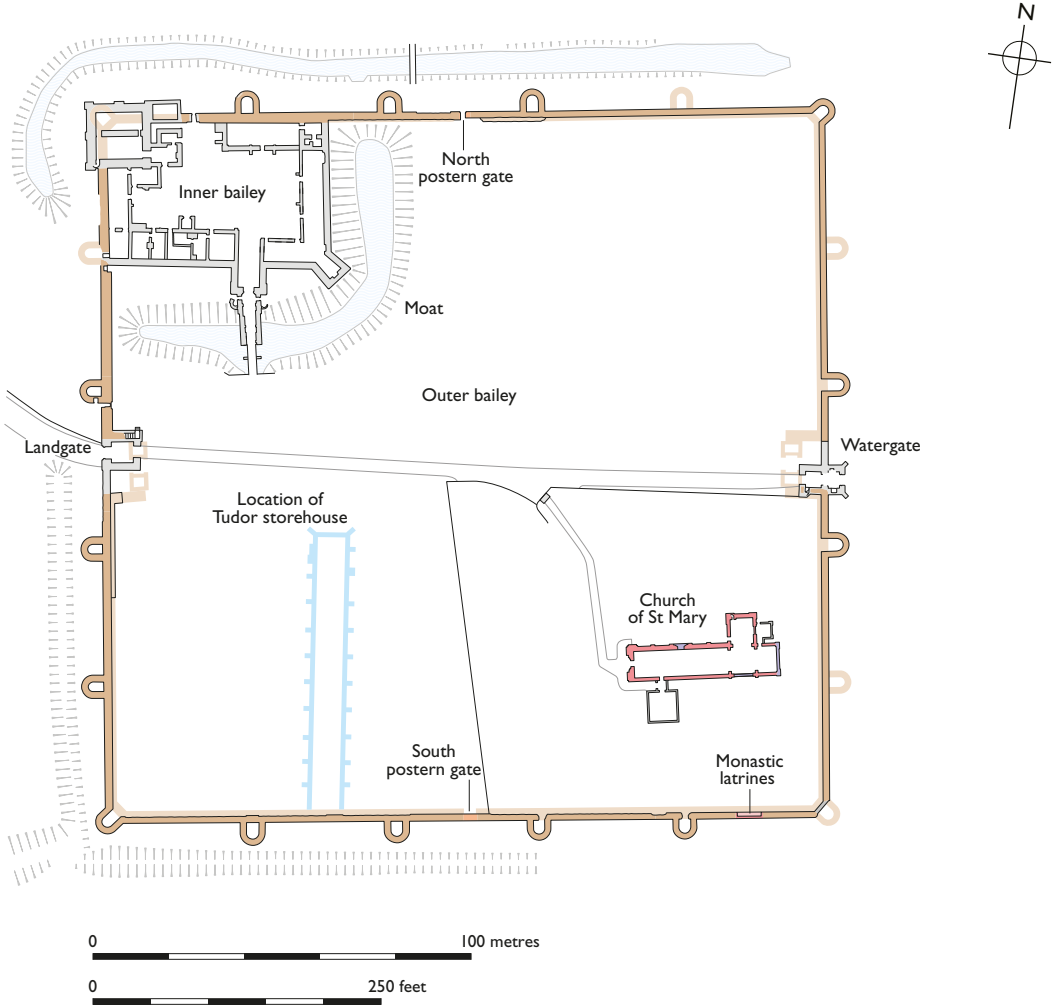

PORTCHESTER CASTLE

INNER BAILEY FIRST FLOOR

INNER BAILEY GROUND FLOOR

This drawing is English Heritage Trust copyright and is supplied for the purposes of private research. It may not be reproduced in any medium without the express written permission of English Heritage Trust. March 2020

ENGLISH HERITAGE

PORTCHESTER CASTLE

OUTER BAILEY AND ROMAN FORT

- Roman
 - Early 12th century
 - Late 12th century
 - 1489–1540
 - 1580–1608
 - Uncertain or modern
- Pale shades indicate conjectural walls