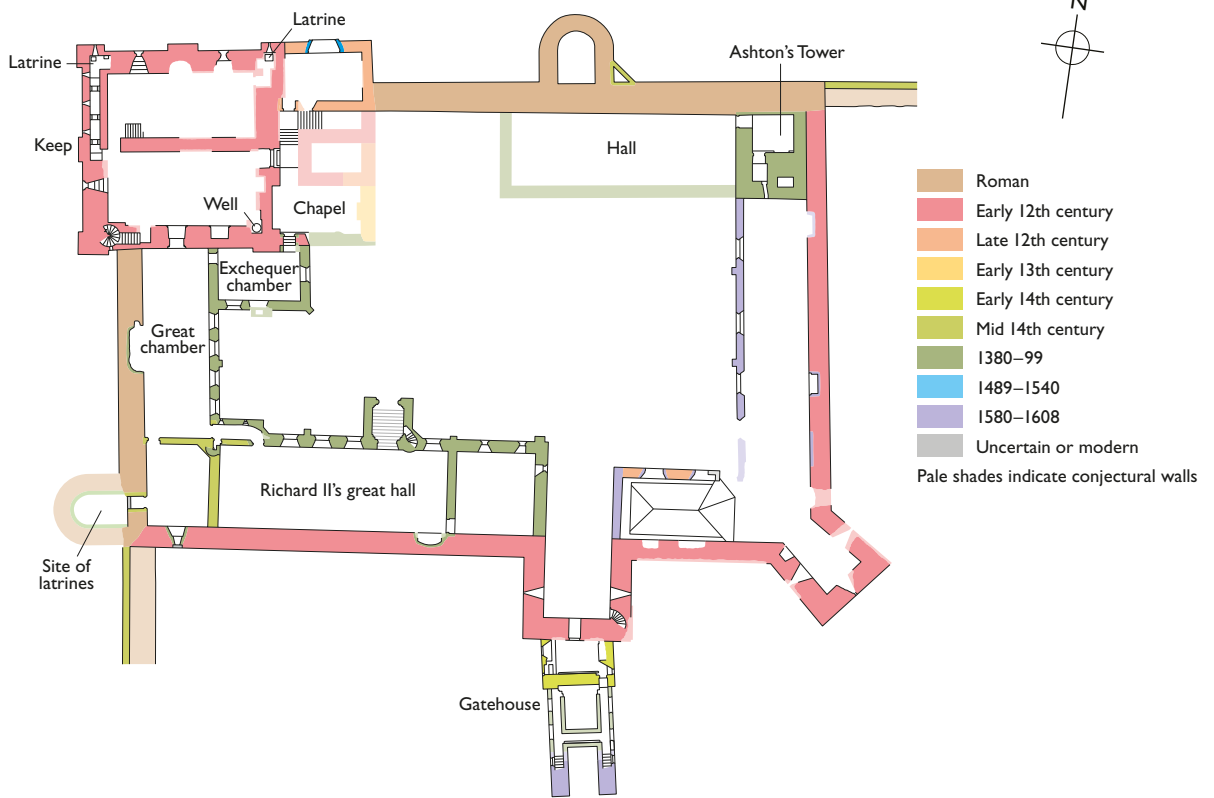

PORTCHESTER CASTLE

INNER BAILEY FIRST FLOOR

INNER BAILEY GROUND FLOOR

This drawing is English Heritage Trust copyright and is supplied for the purposes of private research. It may not be reproduced in any medium without the express written permission of English Heritage Trust. March 2020

ENGLISH HERITAGE

PORTCHESTER CASTLE

OUTER BAILEY AND ROMAN FORT

- Roman
 - Early 12th century
 - Late 12th century
 - 1489–1540
 - 1580–1608
 - Uncertain or modern
- Pale shades indicate conjectural walls