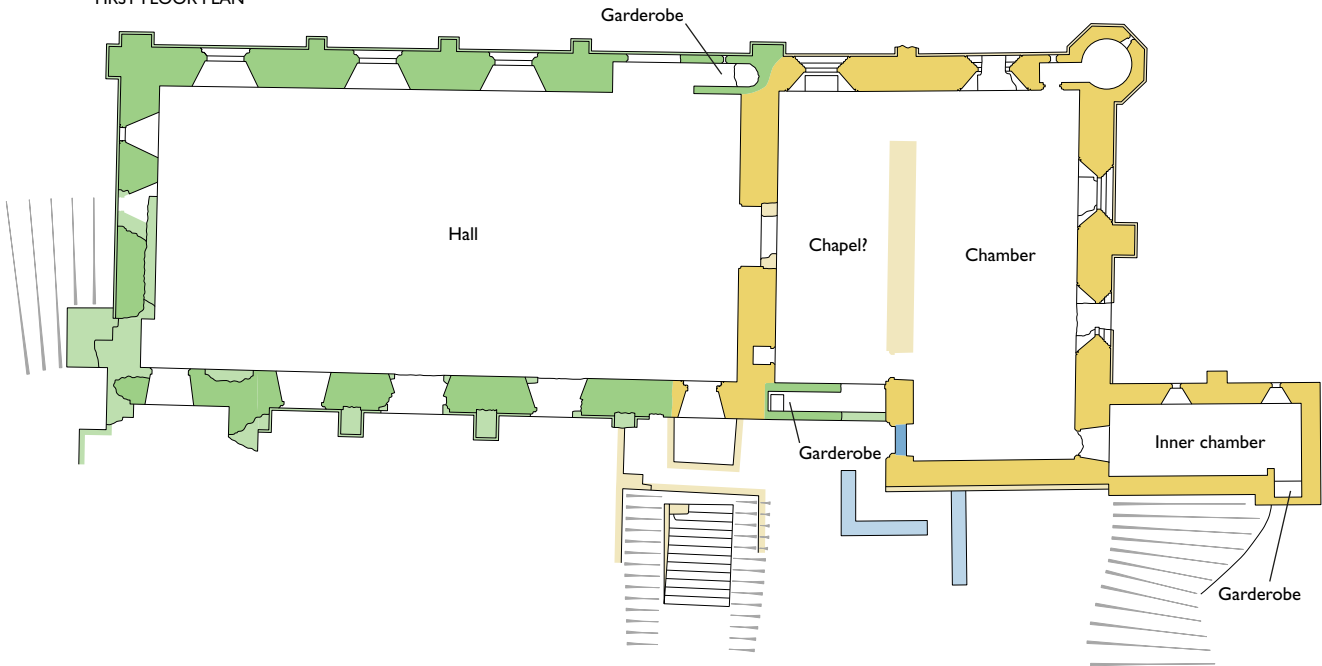

SPOFFORTH CASTLE

FIRST FLOOR PLAN

GROUND FLOOR PLAN

- Early 13th century
- Late 13th century
- 15th century
- Modern or uncertain
- Rock

Pale shades indicate low features or assumed walls