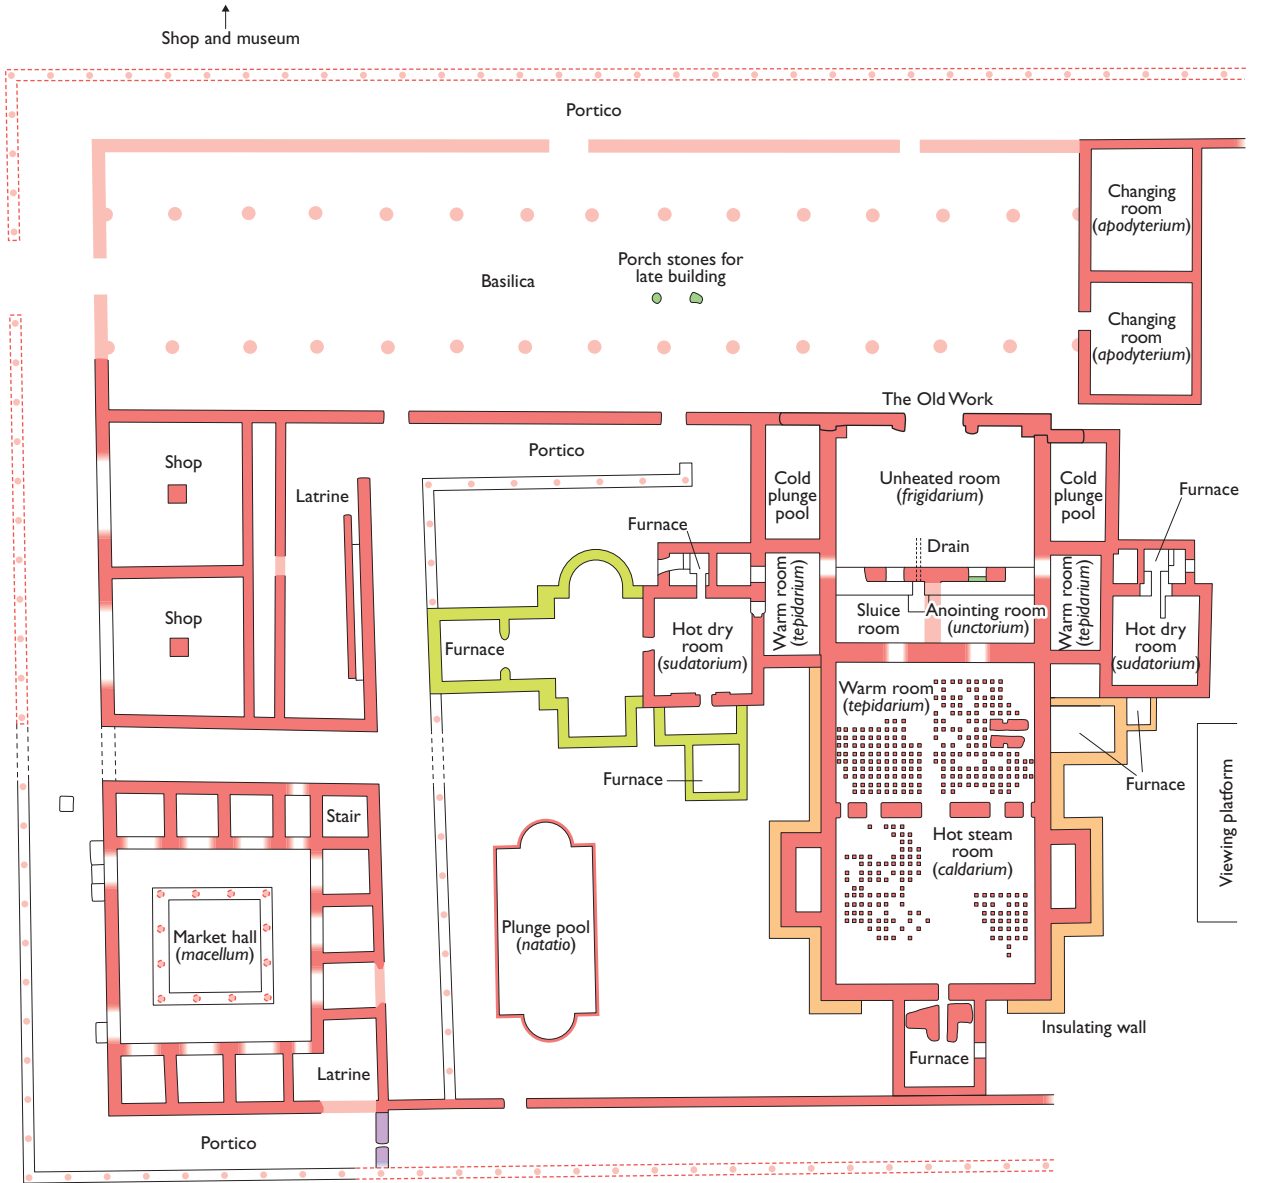

WROXETER ROMAN CITY

- Early 2nd century AD
- c.AD 150
- Early 4th century AD
- Later
- Modern

Pale shades indicate conjectural walls

This drawing is The English Heritage Trust copyright and is supplied for the purposes of private research.
 It may not be reproduced in any medium without the express written permission of The English Heritage Trust.
 May 2023