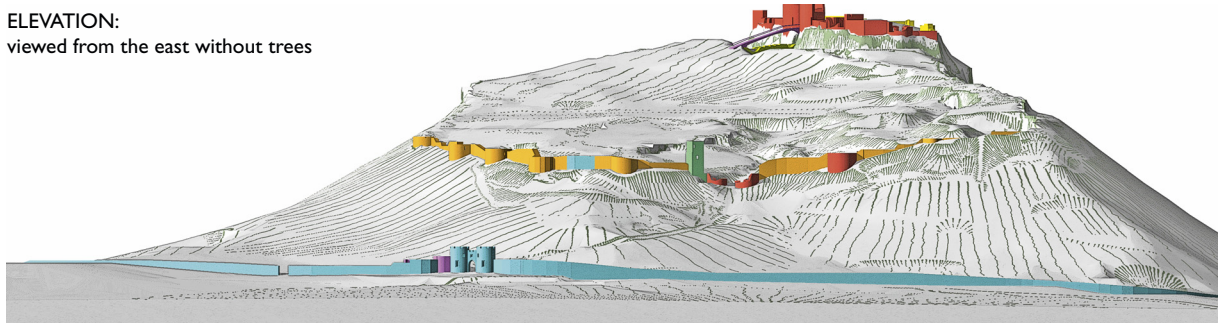

BEESTON CASTLE

GROUND PLAN

ELEVATION:
viewed from the east without trees

- | | | | |
|-------------------------------|--------|--------------------|-------------------|
| Bronze and Iron Age hut sites | c.1240 | Early 14th century | Late 19th century |
| c.1220 | c.1280 | 14-15th century | Late 20th century |