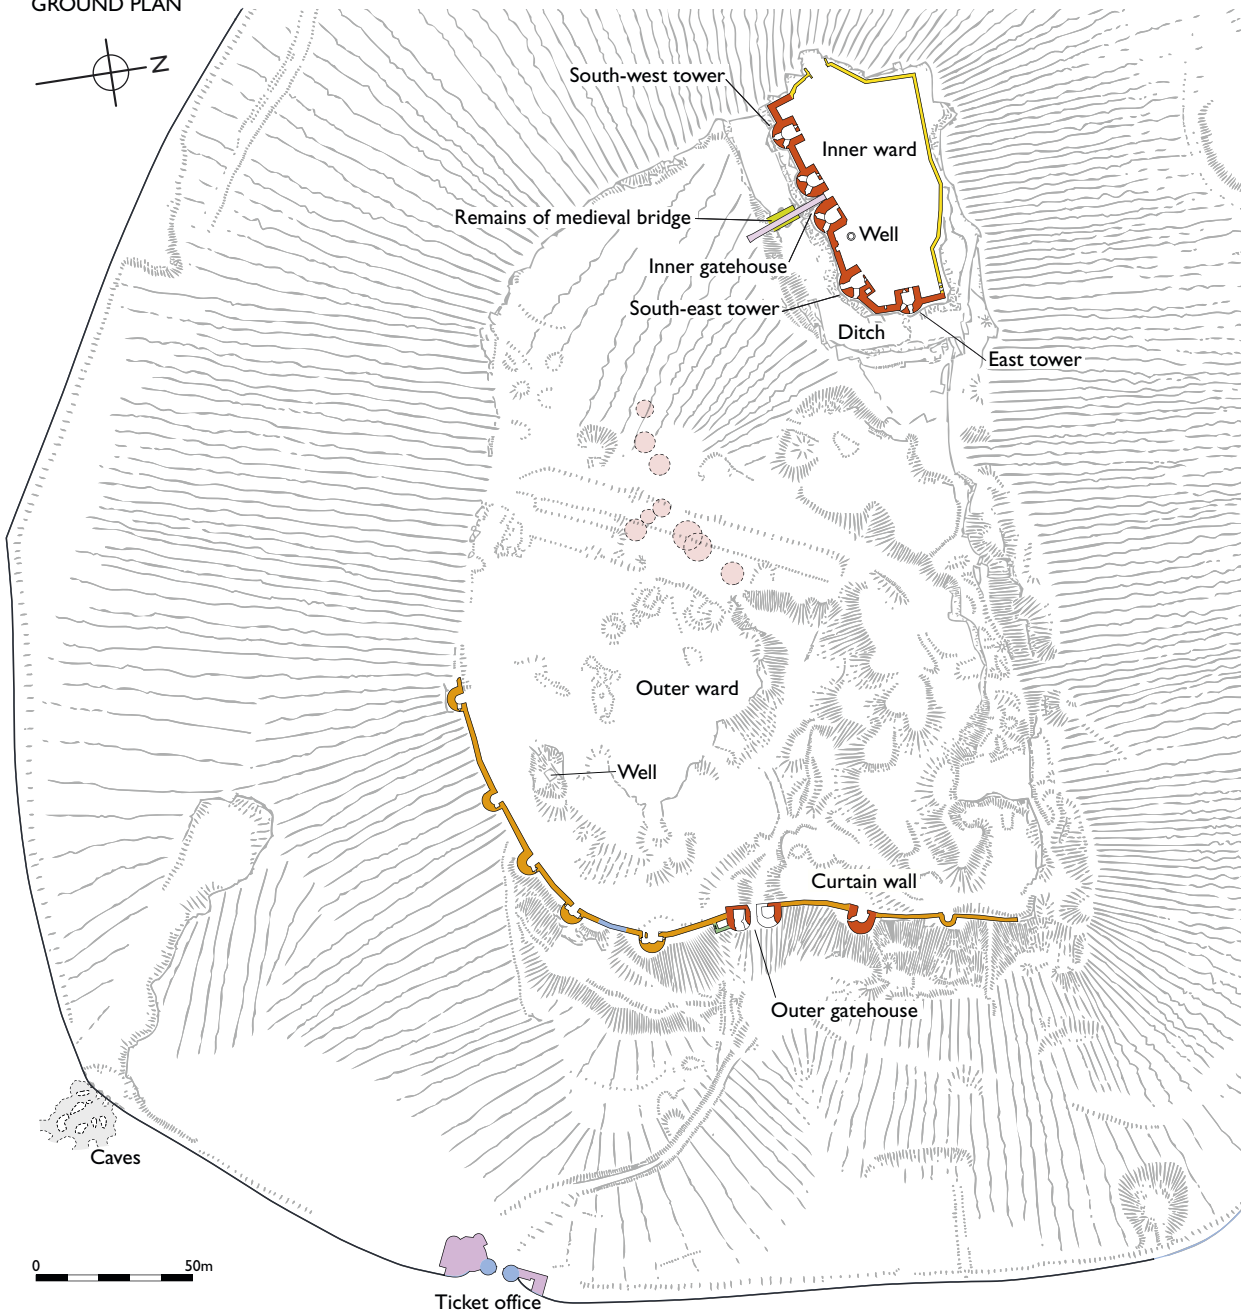

BEESTON CASTLE

GROUND PLAN

ELEVATION:
viewed from the east without trees

- | | | | |
|-------------------------------|--------|--------------------|-------------------|
| Bronze and Iron Age hut sites | c.1240 | Early 14th century | Late 19th century |
| c.1220 | c.1280 | 14-15th century | Late 20th century |

This drawing is English Heritage copyright and is supplied for the purposes of private research.
It may not be reproduced in any medium without the express written permission of English Heritage.
February 2015