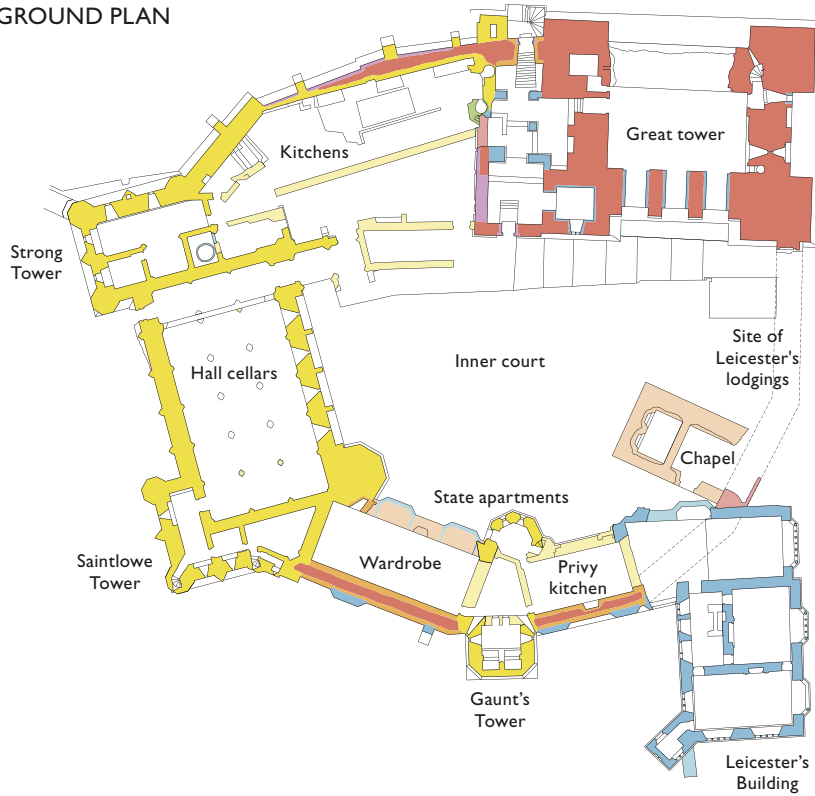

KENILWORTH CASTLE

0 150 m

12th century
13th century

14th century
15th century

16th century
modern

This drawing is English Heritage copyright and is supplied for the purposes of private research. It may not be reproduced in any medium without the express written permission of English Heritage. February 2015

ENGLISH HERITAGE

KENILWORTH CASTLE

INNER COURT GROUND PLAN

INNER COURT FIRST-FLOOR PLAN

- 12th century
- 13th century
- 14th century
- 15th century
- 16th century
- modern

0 50m