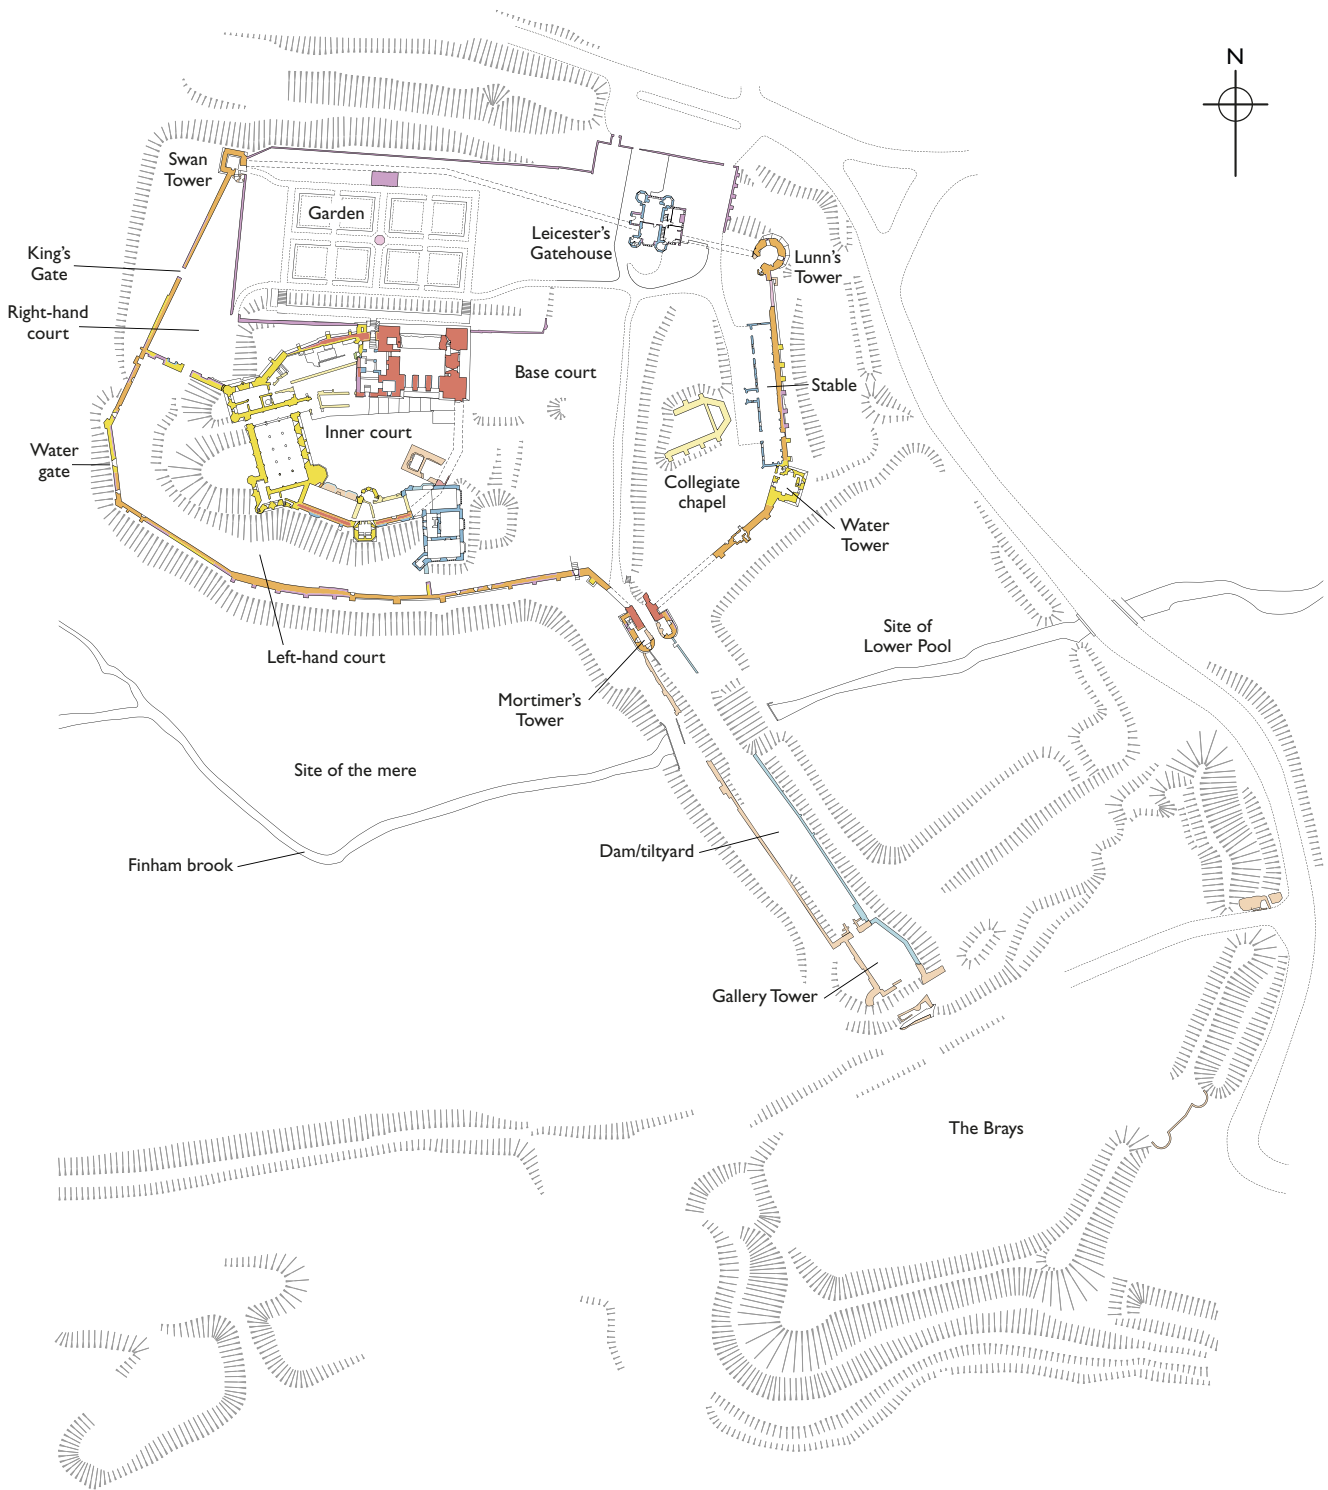

KENILWORTH CASTLE

0 150 m

12th century
13th century

14th century
15th century

16th century
modern

This drawing is English Heritage copyright and is supplied for the purposes of private research. It may not be reproduced in any medium without the express written permission of English Heritage. February 2015

ENGLISH HERITAGE

KENILWORTH CASTLE

INNER COURT GROUND PLAN

INNER COURT FIRST-FLOOR PLAN

- 12th century
- 13th century
- 14th century
- 15th century
- 16th century
- modern

0 50m