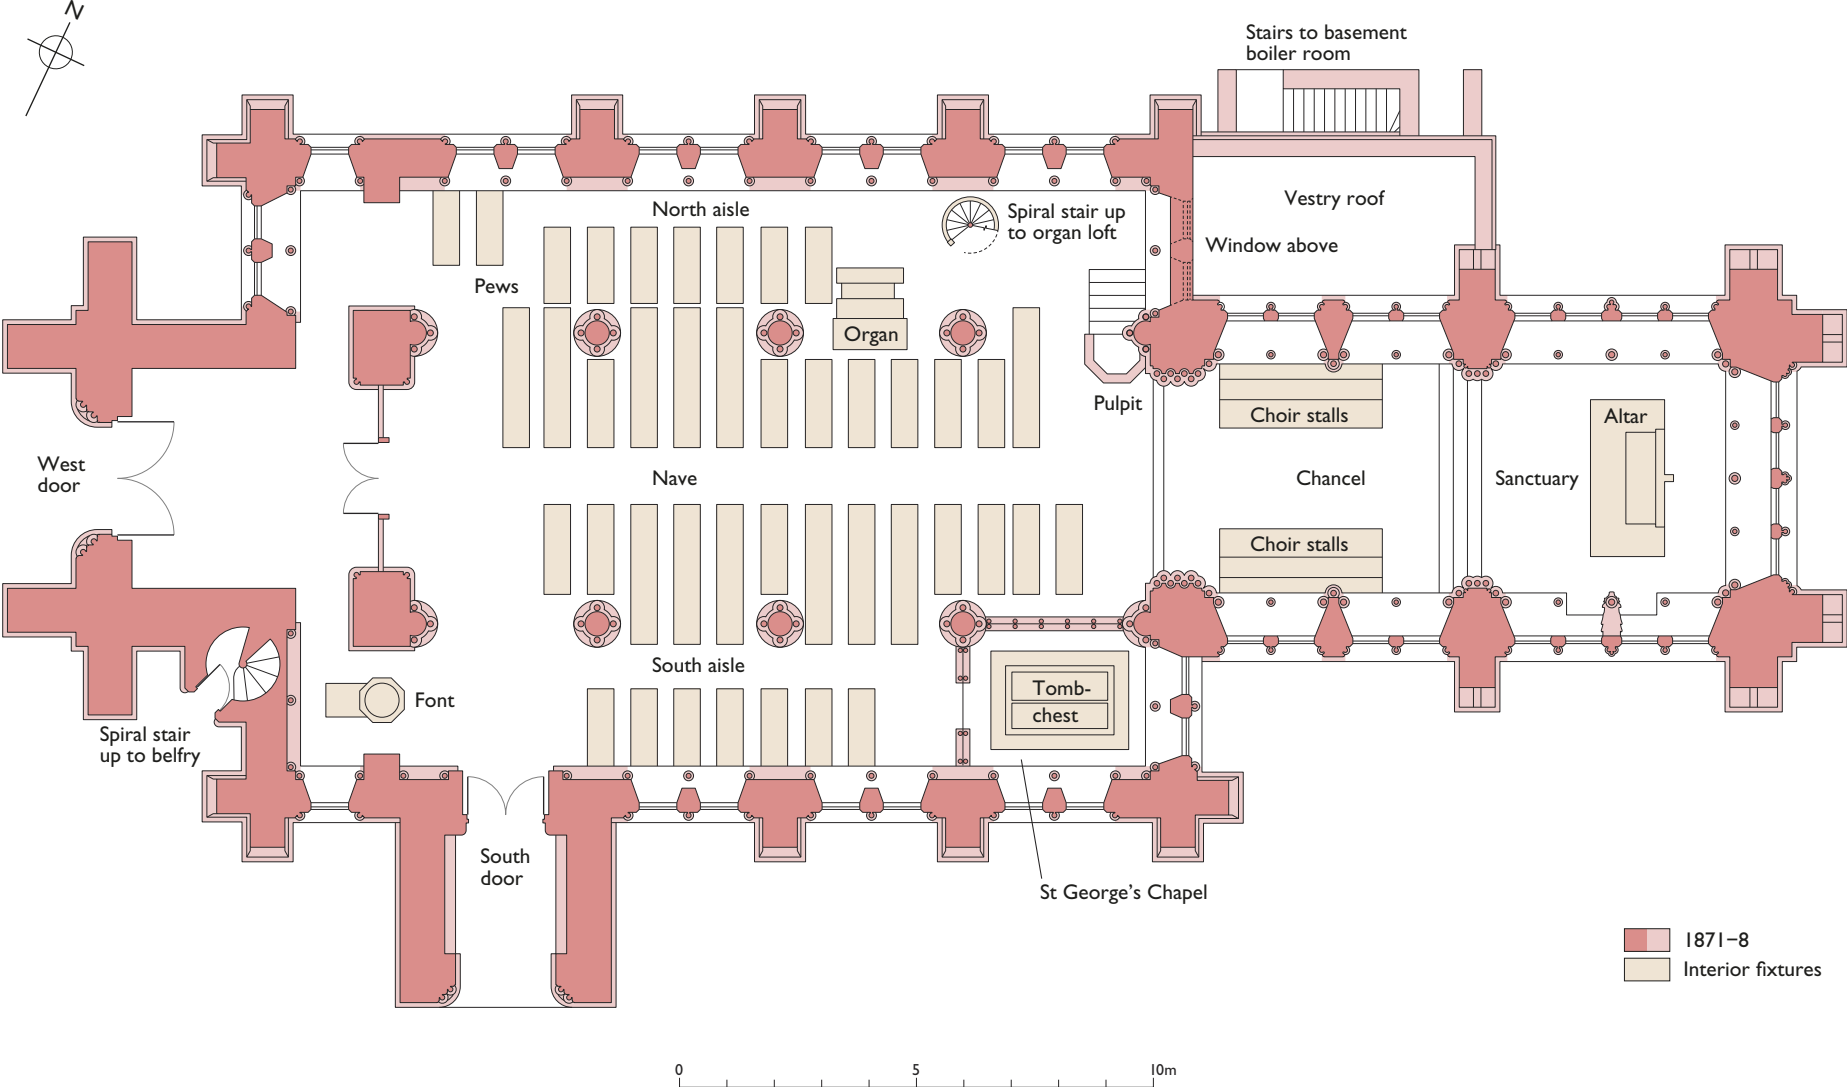

ST MARY'S CHURCH, STUDLEY ROYAL

This drawing is English Heritage copyright and is supplied for the purposes of private research. It may not be reproduced in any medium without the express written permission of English Heritage. February 2015