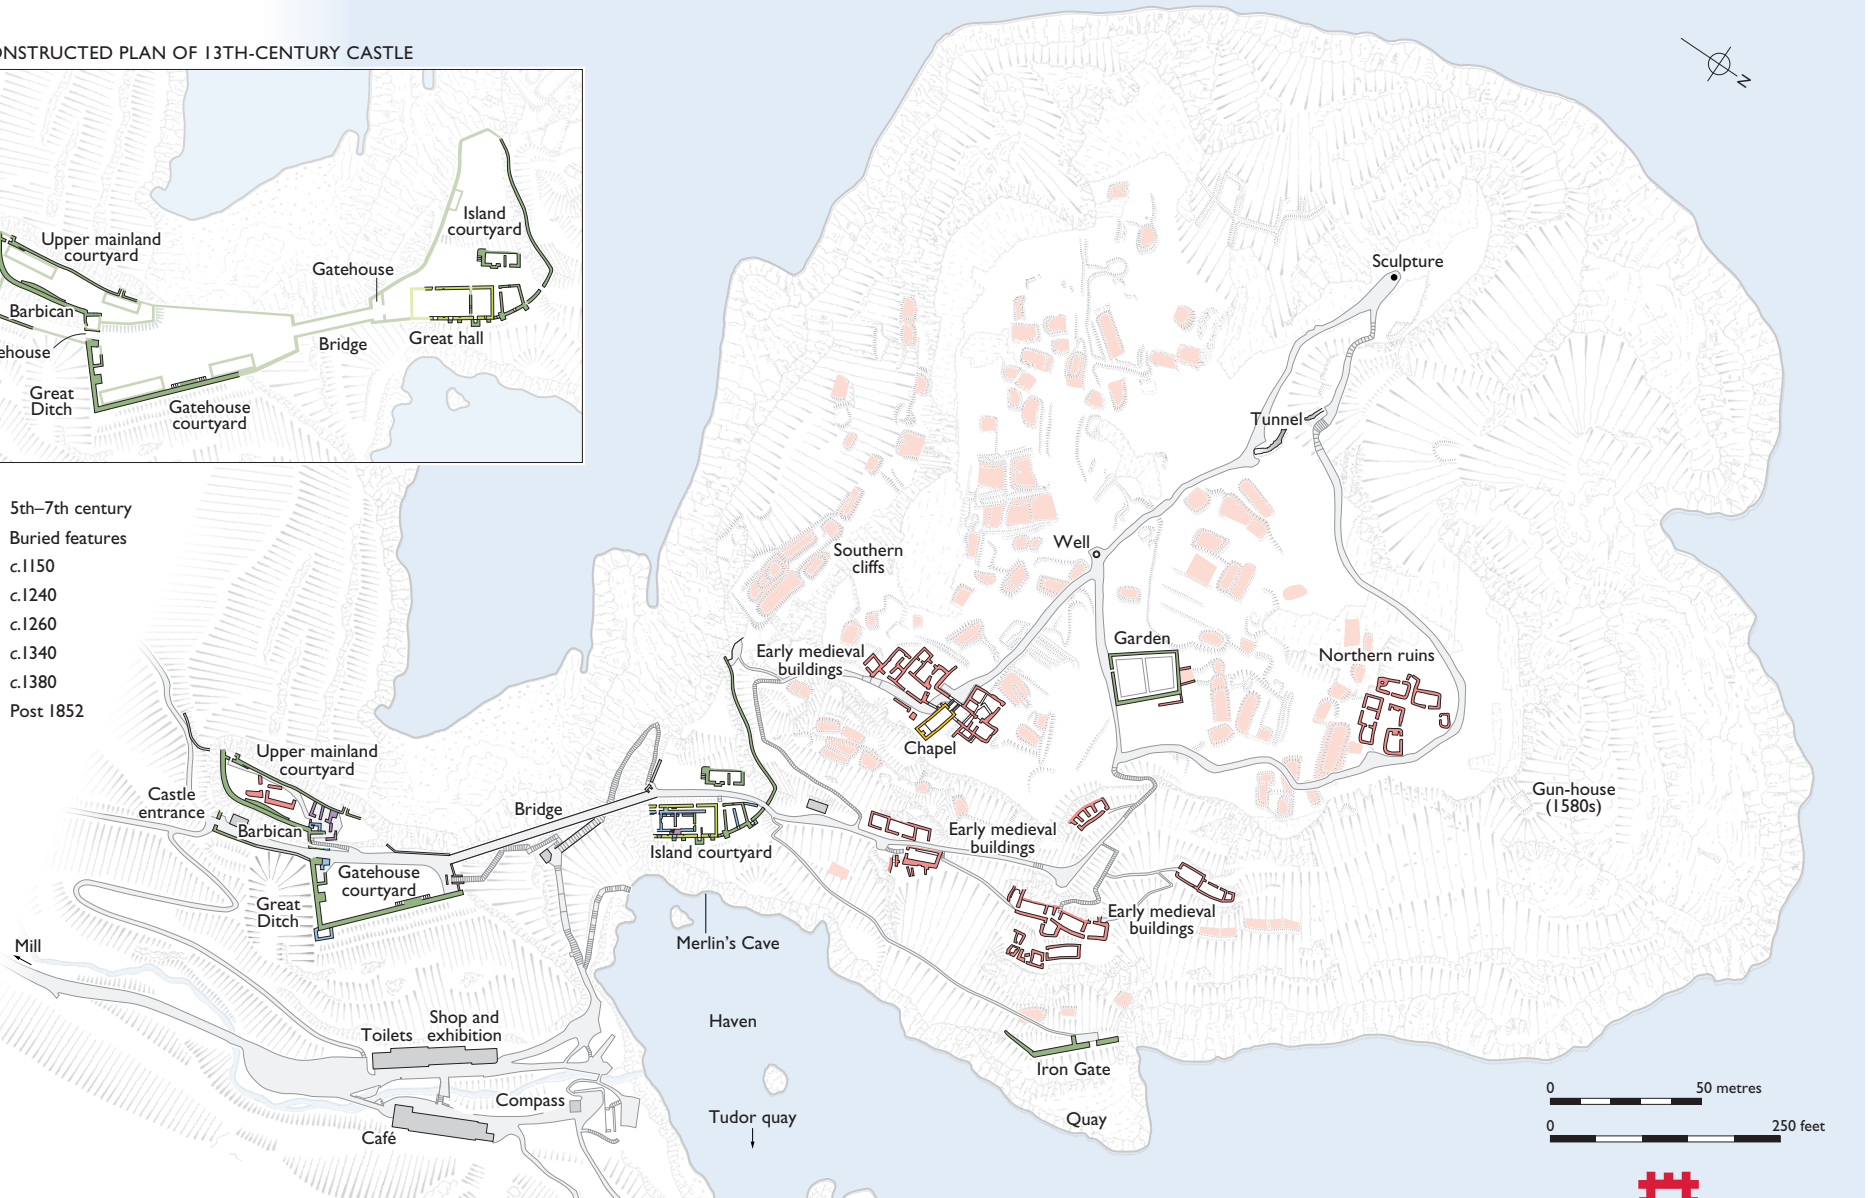

# TINTAGEL CASTLE

RECONSTRUCTED PLAN OF 13TH-CENTURY CASTLE

- 5th–7th century
- Buried features
- c.1150
- c.1240
- c.1260
- c.1340
- c.1380
- Post 1852

This drawing is English Heritage copyright and is supplied for the purposes of private research. It may not be reproduced in any medium without the express written permission of English Heritage.  
March 2019