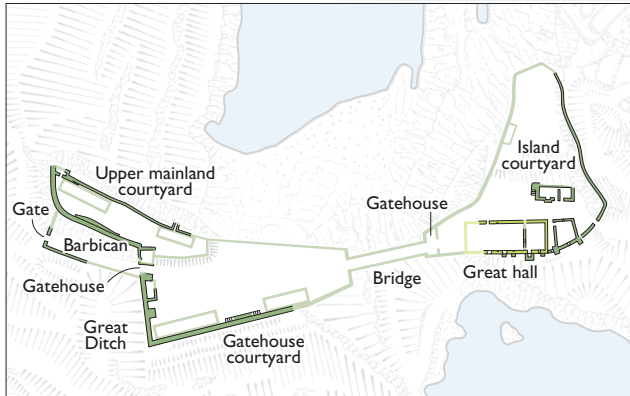

# TINTAGEL CASTLE

RECONSTRUCTED PLAN OF 13TH-CENTURY CASTLE

- 5th–7th century
- Buried features
- c.1150
- c.1240
- c.1260
- c.1340
- c.1380
- Post 1852

This drawing is English Heritage copyright and is supplied for the purposes of private research. It may not be reproduced in any medium without the express written permission of English Heritage.  
March 2019