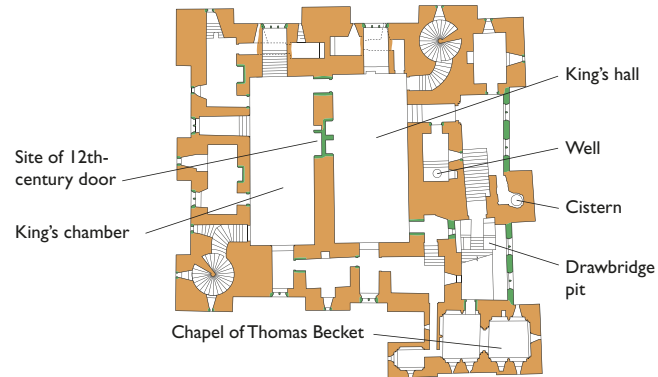

DOVER CASTLE

DOVER CASTLE KEEP

Gallery

Second floor

First floor

Ground floor

This drawing is English Heritage copyright and is supplied for the purposes of private research. It may not be reproduced in any medium without the express written permission of English Heritage. February 2015

- Roman
- c. AD 1000
- 1181-1216
- 13th century
- 15th century
- 16th century
- 18th century
- 19th century
- 20th century and later
- Course of 13th-century curtain wall
- Lighter tone indicates buried or underground structures