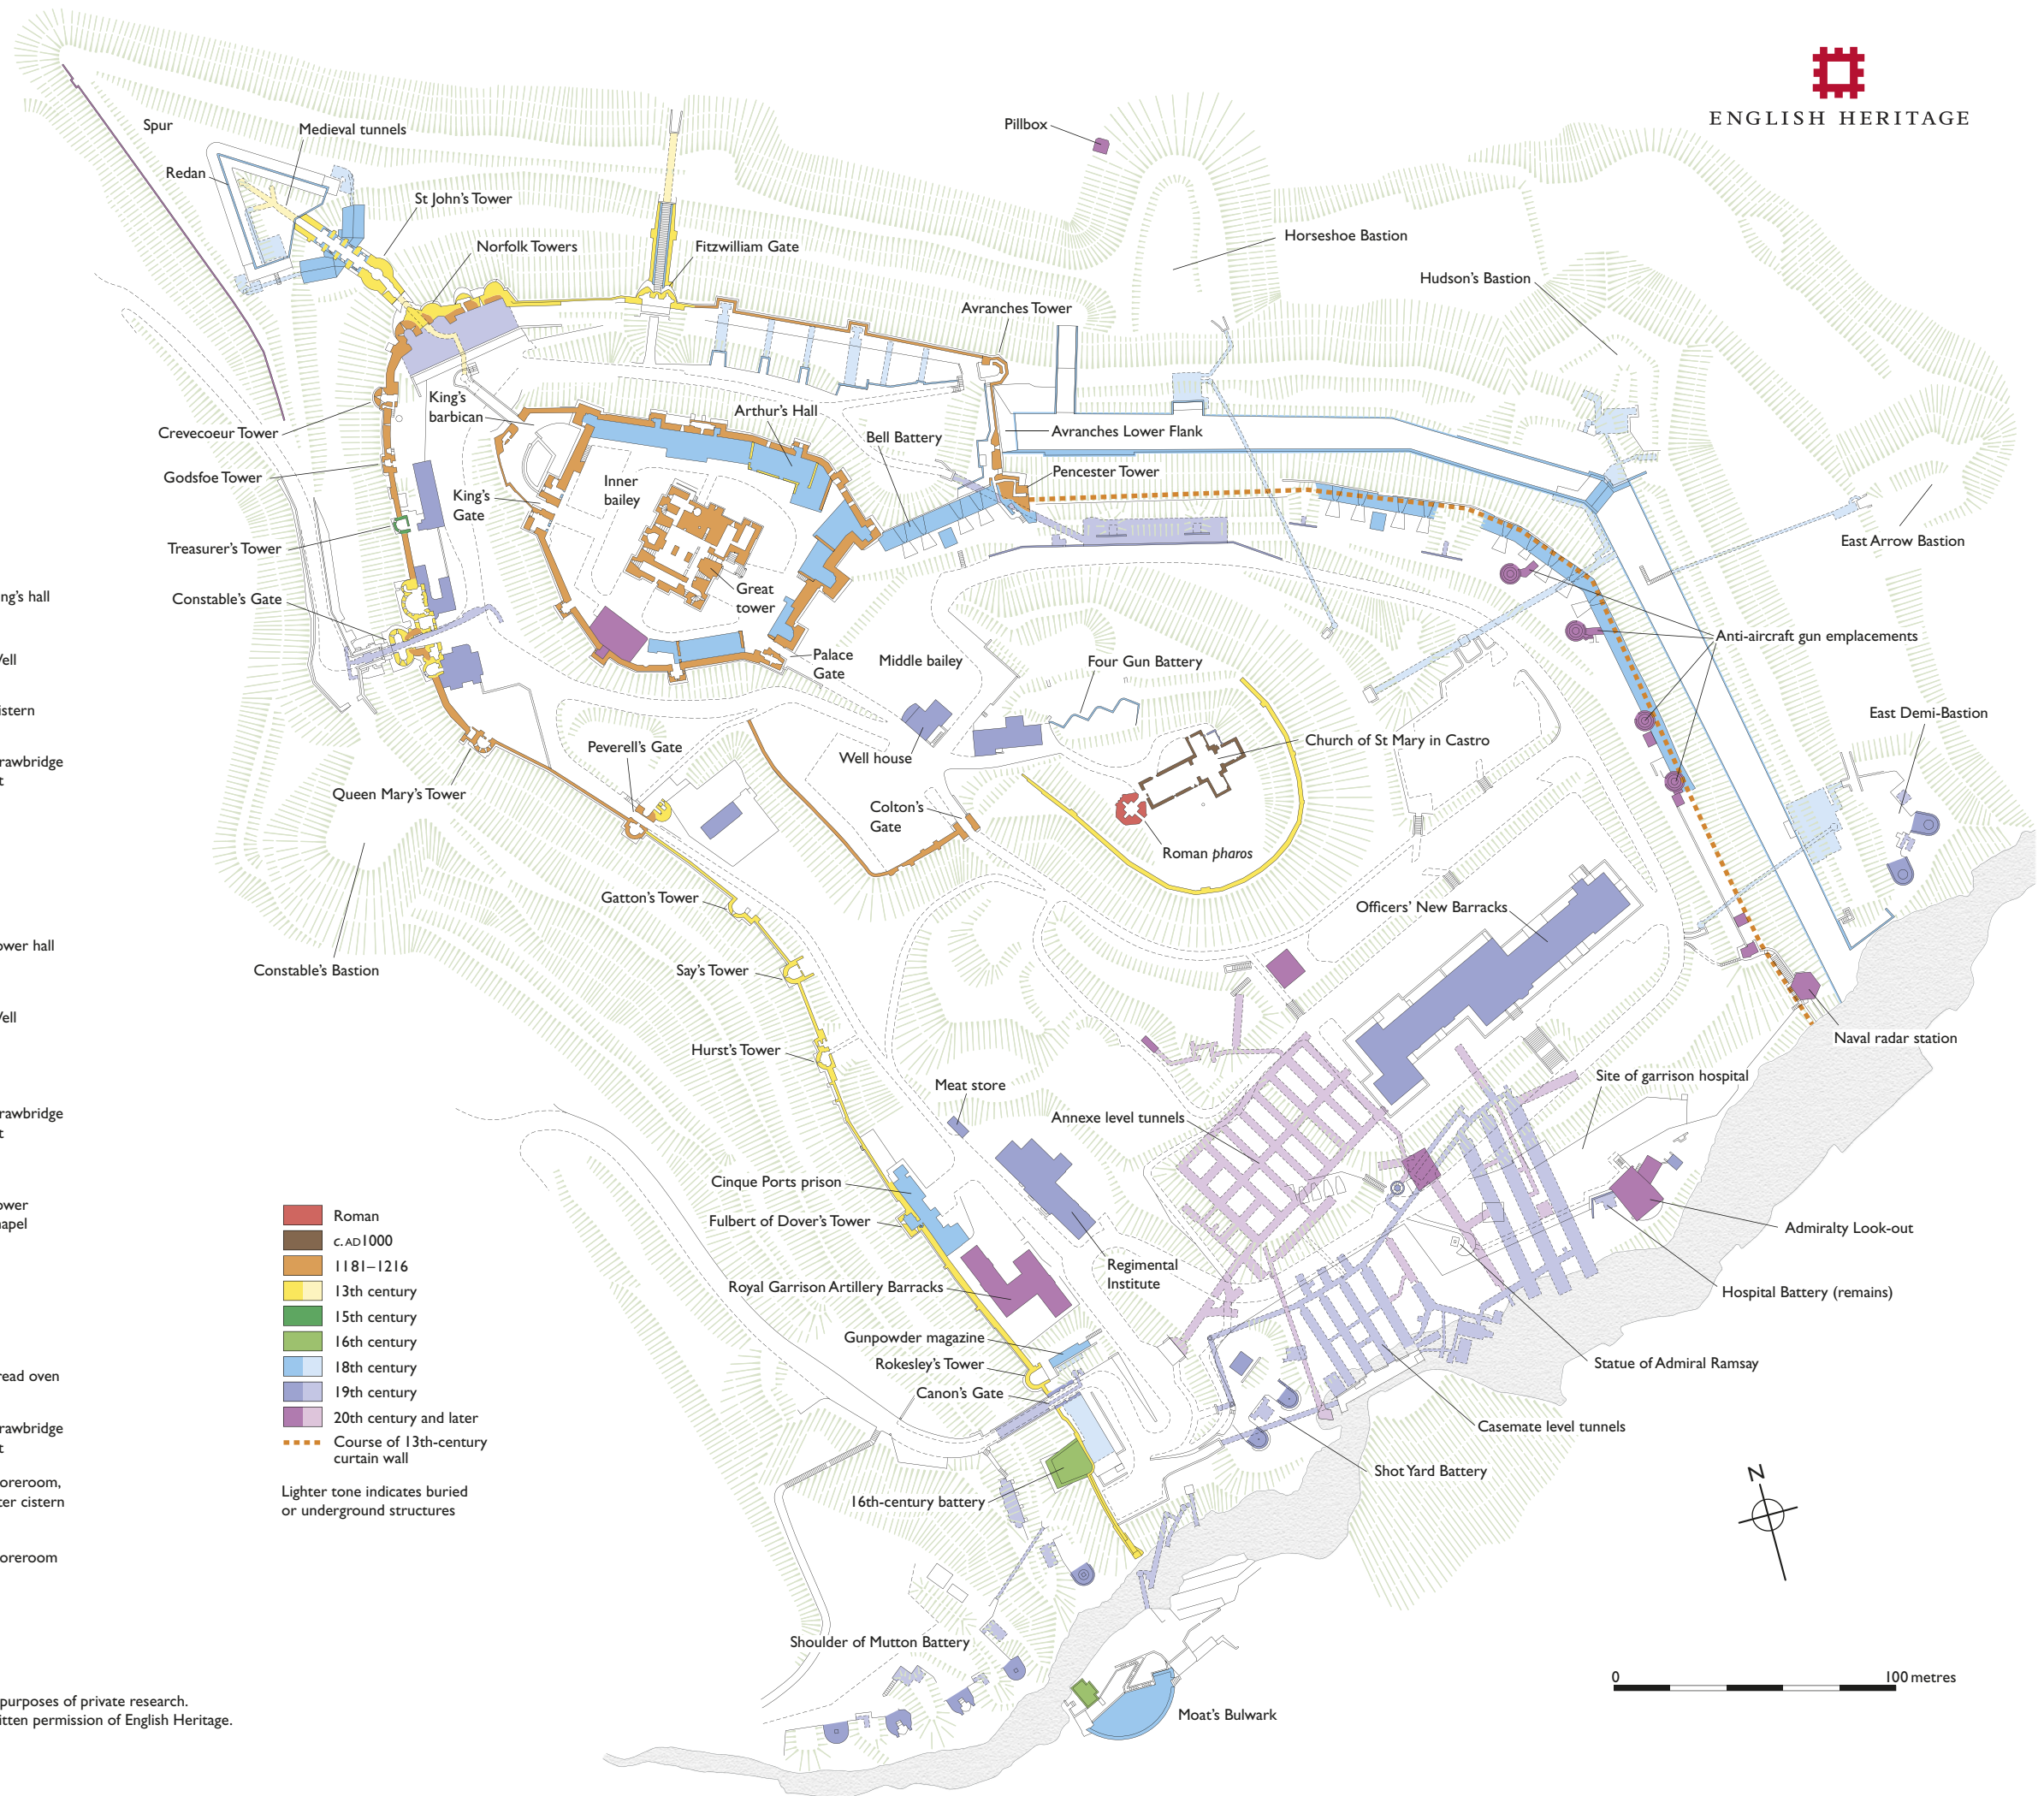

DOVER CASTLE

DOVER CASTLE KEEP

Gallery

Second floor

First floor

Ground floor

This drawing is English Heritage copyright and is supplied for the purposes of private research. It may not be reproduced in any medium without the express written permission of English Heritage. February 2015

- Roman
- c. AD 1000
- 1181-1216
- 13th century
- 15th century
- 16th century
- 18th century
- 19th century
- 20th century and later
- Course of 13th-century curtain wall
- Lighter tone indicates buried or underground structures