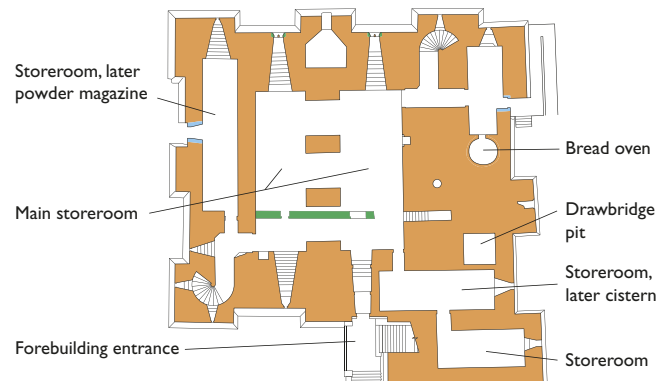

DOVER CASTLE

DOVER CASTLE KEEP

Gallery

Second floor

First floor

Ground floor

This drawing is English Heritage copyright and is supplied for the purposes of private research. It may not be reproduced in any medium without the express written permission of English Heritage. February 2015

- Roman
- c. AD 1000
- 1181-1216
- 13th century
- 15th century
- 16th century
- 18th century
- 19th century
- 20th century and later
- Course of 13th-century curtain wall
- Lighter tone indicates buried or underground structures