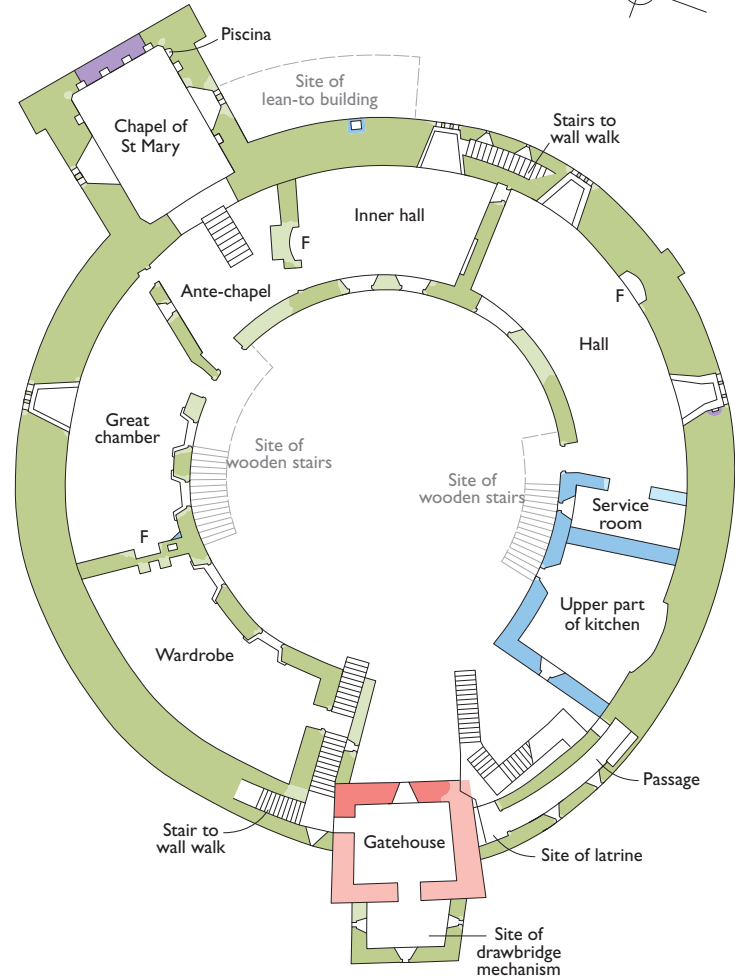

# RESTORMEL CASTLE

GROUND FLOOR

- c.1200
- c.1270–90
- c.1360
- 17th century
- F Fireplace
- P Stone-lined pit
- Pale shades indicate foundations or conjectural walls

FIRST FLOOR

This drawing is The English Heritage Trust copyright and is supplied for the purposes of private research. It may not be reproduced in any medium without the express written permission of The English Heritage Trust. September 2020