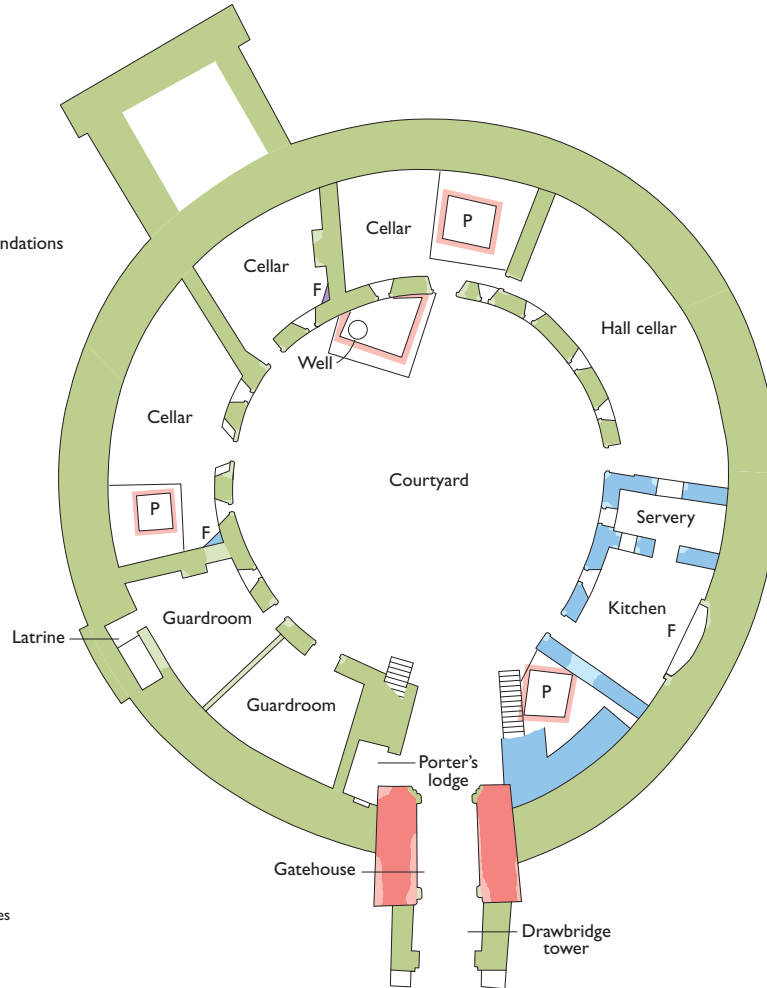

# RESTORMEL CASTLE

GROUND FLOOR

- c.1200
- c.1270–90
- c.1360
- 17th century
- F Fireplace
- P Stone-lined pit
- Pale shades indicate foundations or conjectural walls

FIRST FLOOR

This drawing is The English Heritage Trust copyright and is supplied for the purposes of private research. It may not be reproduced in any medium without the express written permission of The English Heritage Trust. September 2020