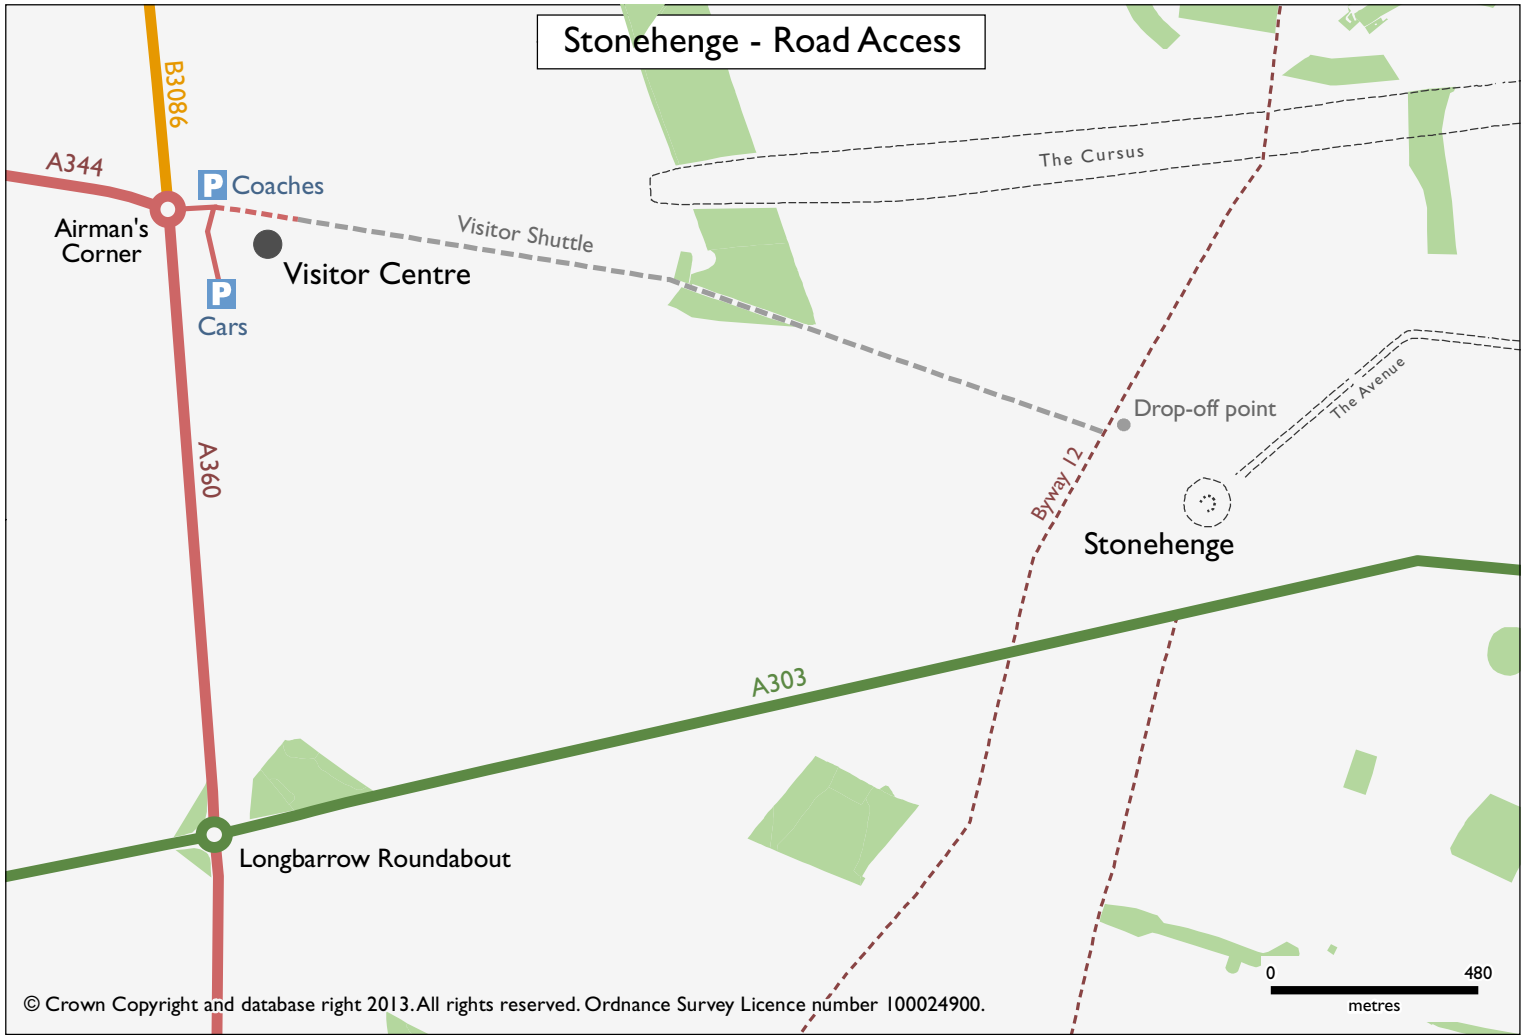

Stonehenge - Road Access

If you require an alternative accessible version of this document (for instance in audio, Braille or large print) please contact our Customer

Services Department:

Telephone: 0870 333 1181