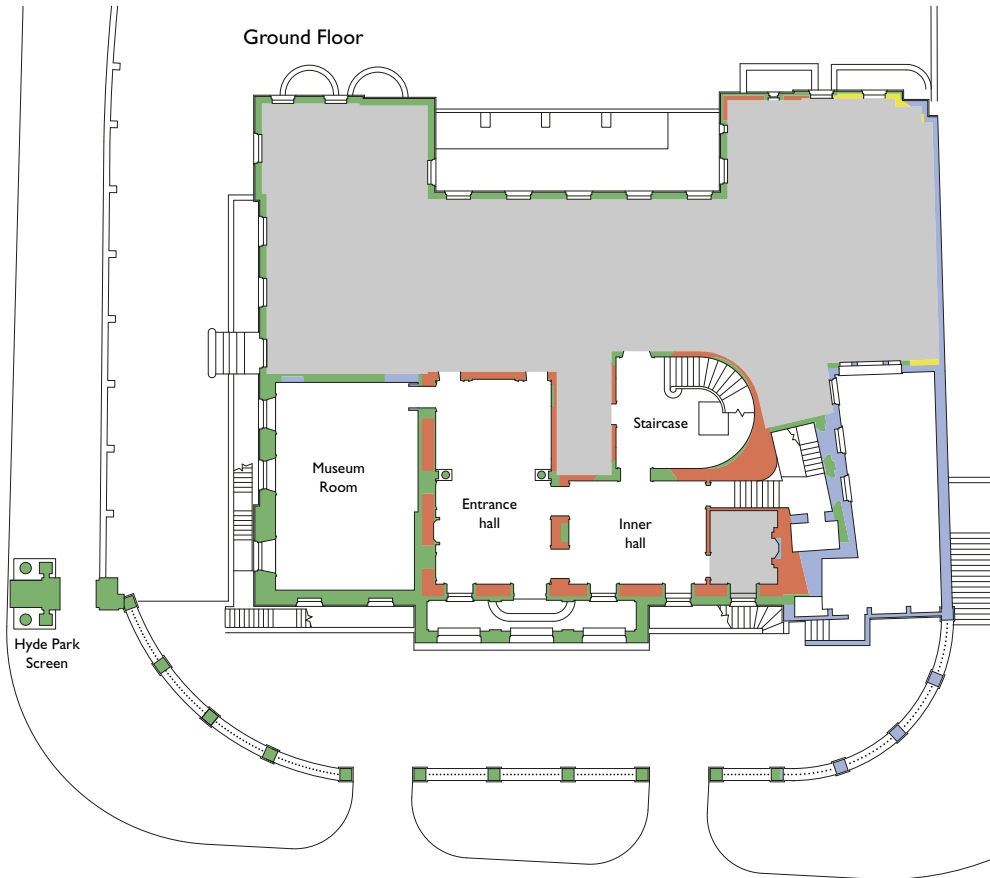

APSLEY HOUSE

- 1771-78, Robert Adam
- 1819, Benjamin Dean Wyatt
- 1830, Benjamin Dean Wyatt
- 1950-95
- No visitor access

0 20m

First Floor

Principal Elevation

This drawing is English Heritage copyright and is supplied for the purposes of private research.
It may not be reproduced in any medium without the express written permission of English Heritage.
February 2015