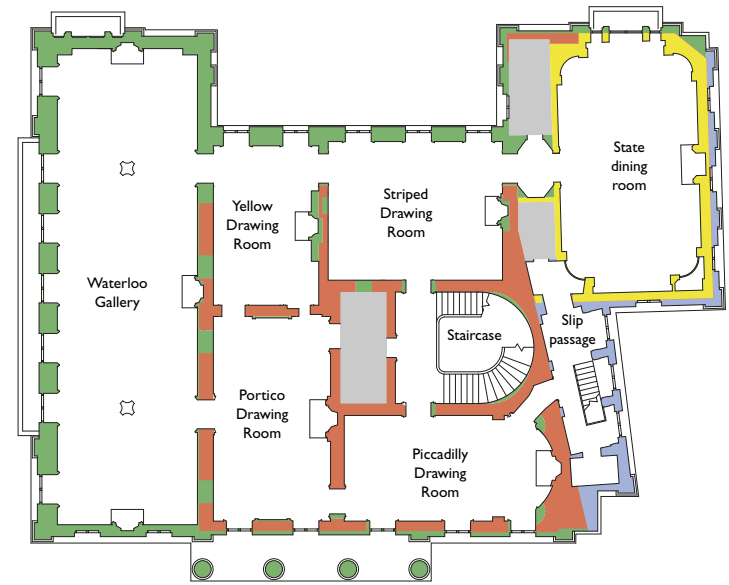

APSLEY HOUSE

- 1771-78, Robert Adam
- 1819, Benjamin Dean Wyatt
- 1830, Benjamin Dean Wyatt
- 1950-95
- No visitor access

0 20m

First Floor

Principal Elevation

This drawing is English Heritage copyright and is supplied for the purposes of private research.
It may not be reproduced in any medium without the express written permission of English Heritage.
February 2015