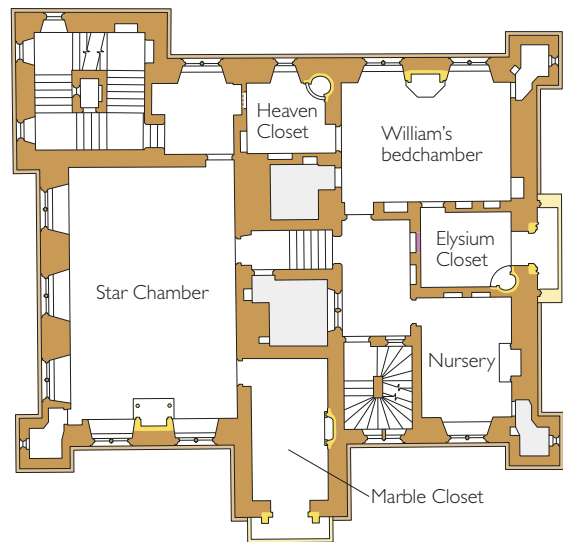

BOLSOVER CASTLE KEEP

Ground floor

Second floor

Basement

First floor

- | | |
|--|---|
| Medieval | 1630-33 |
| 1612-17 | Later |
| 1618-21 | No visitor access |
- Paler shade indicates low walls or plinths