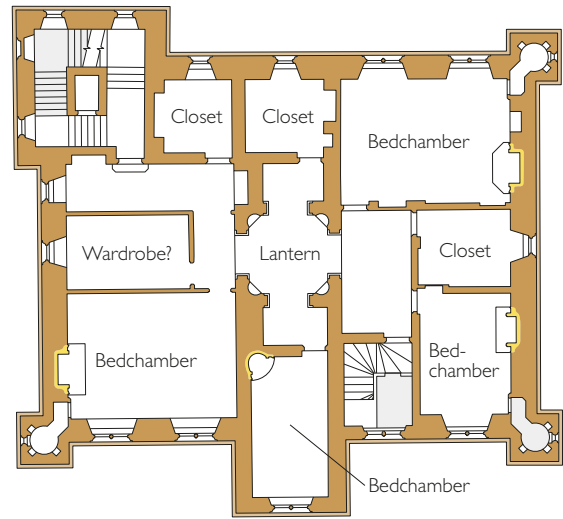

BOLSOVER CASTLE KEEP

Ground floor

Second floor

Basement

First floor

- | | |
|--|---|
| Medieval | 1630-33 |
| 1612-17 | Later |
| 1618-21 | No visitor access |
- Paler shade indicates low walls or plinths