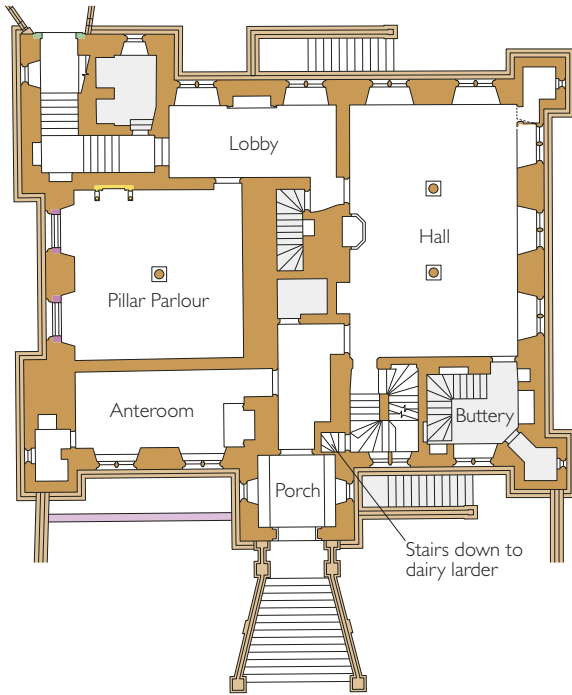

BOLSOVER CASTLE KEEP

Ground floor

Second floor

Basement

First floor

- | | |
|--|---|
| Medieval | 1630-33 |
| 1612-17 | Later |
| 1618-21 | No visitor access |
- Paler shade indicates low walls or plinths