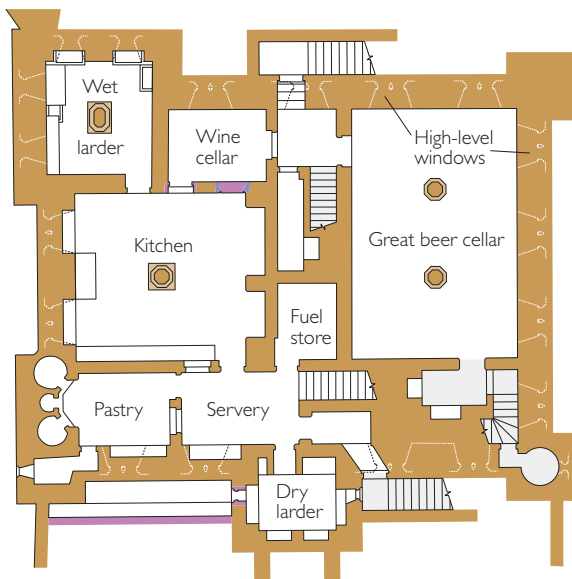

BOLSOVER CASTLE KEEP

Ground floor

Second floor

Basement

First floor

- | | |
|--|---|
| Medieval | 1630-33 |
| 1612-17 | Later |
| 1618-21 | No visitor access |
- Paler shade indicates low walls or plinths