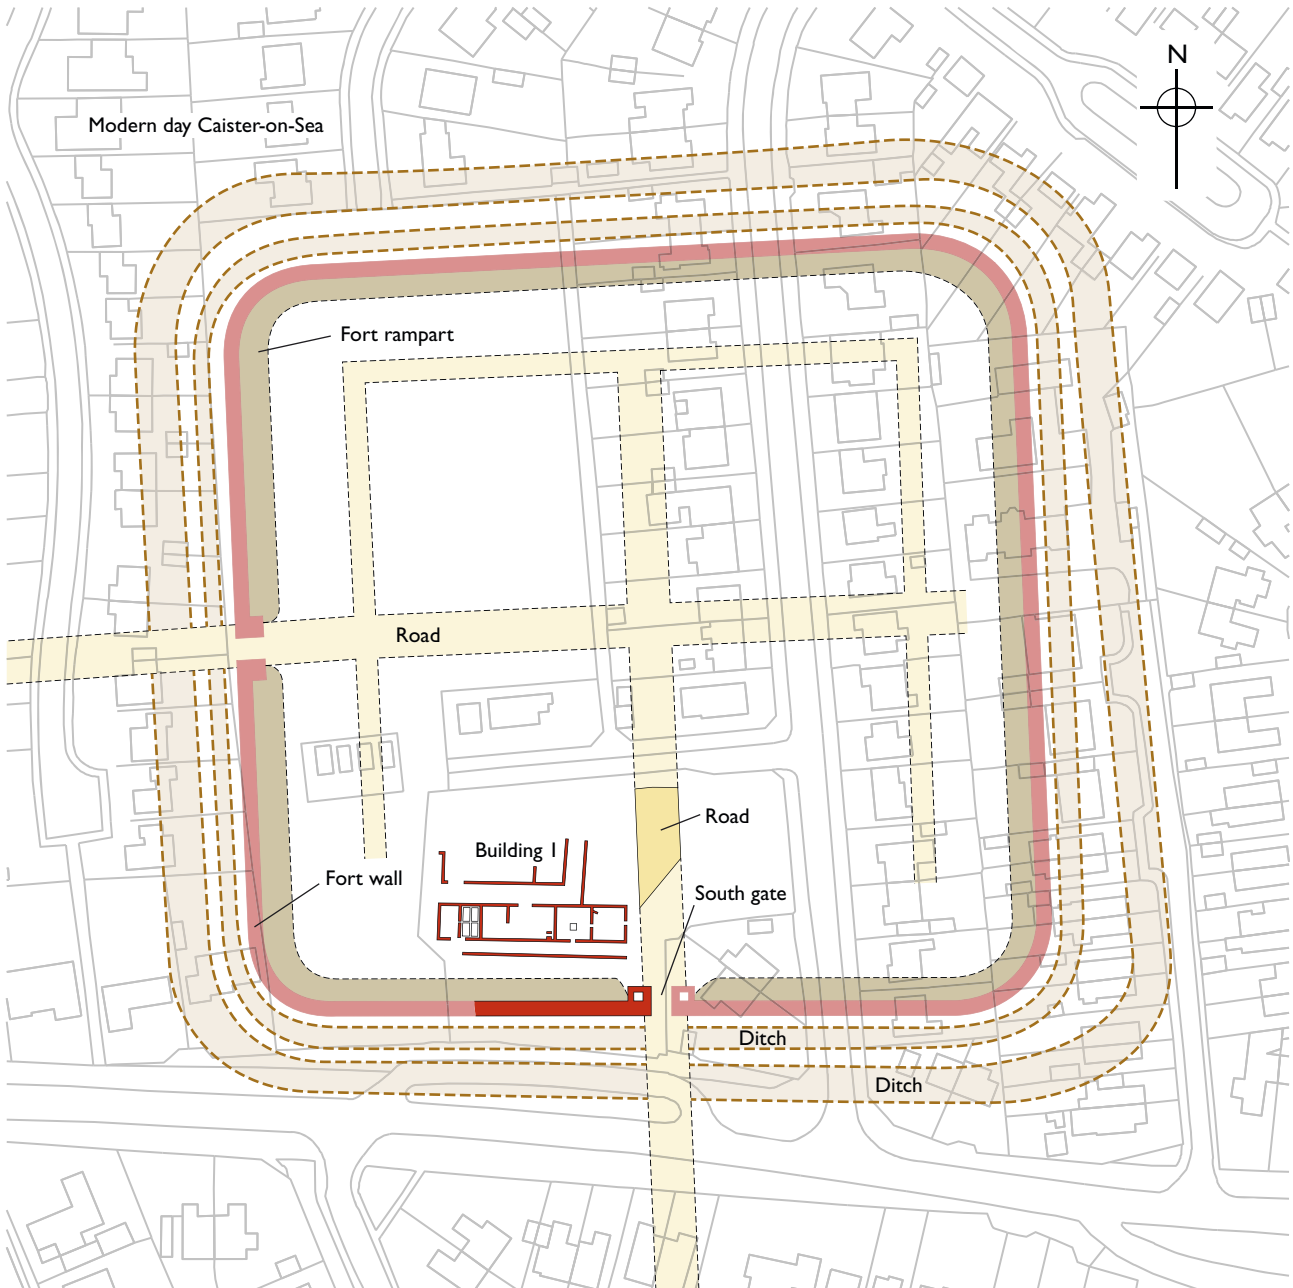

CAISTER ROMAN FORT

Based upon Ordnance Survey data. © Crown copyright 2014. All rights reserved. Licence no. 100024900.

0 50m

CAISTER ROMAN FORT