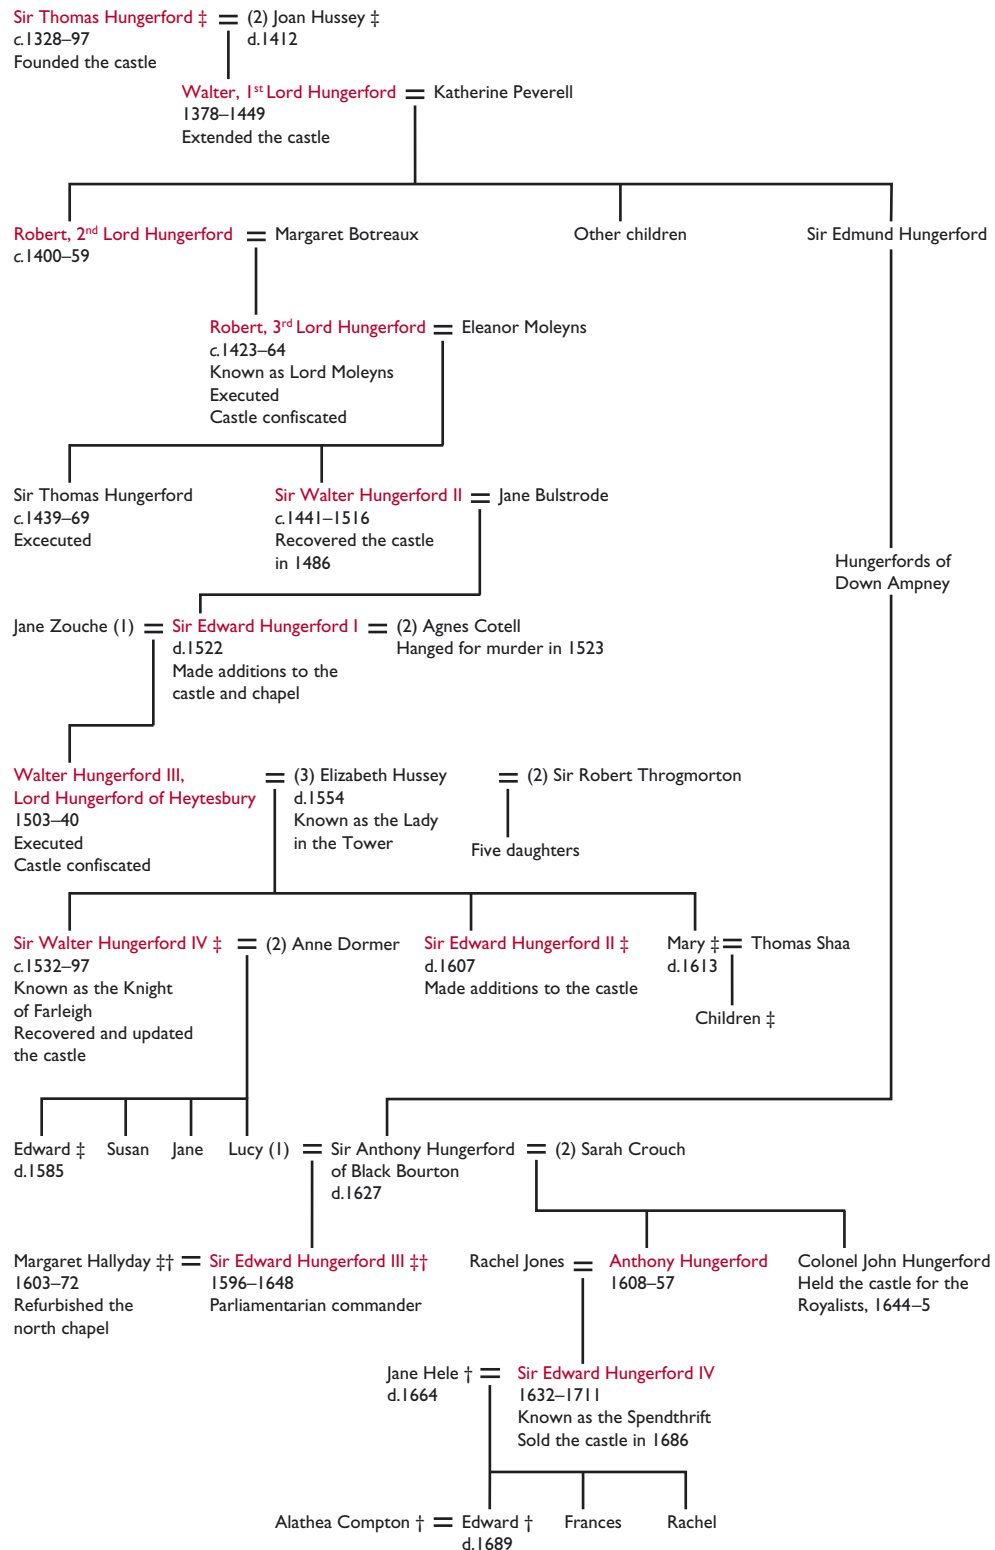

# FARLEIGH HUNGERFORD CASTLE

## HUNGERFORD FAMILY TREE

### KEY

- names in red show owners of the castle
- = married to
- ‡ Hungerfords with tombs in the castle chapel
- † Hungerfords with coffins in the chapel crypt