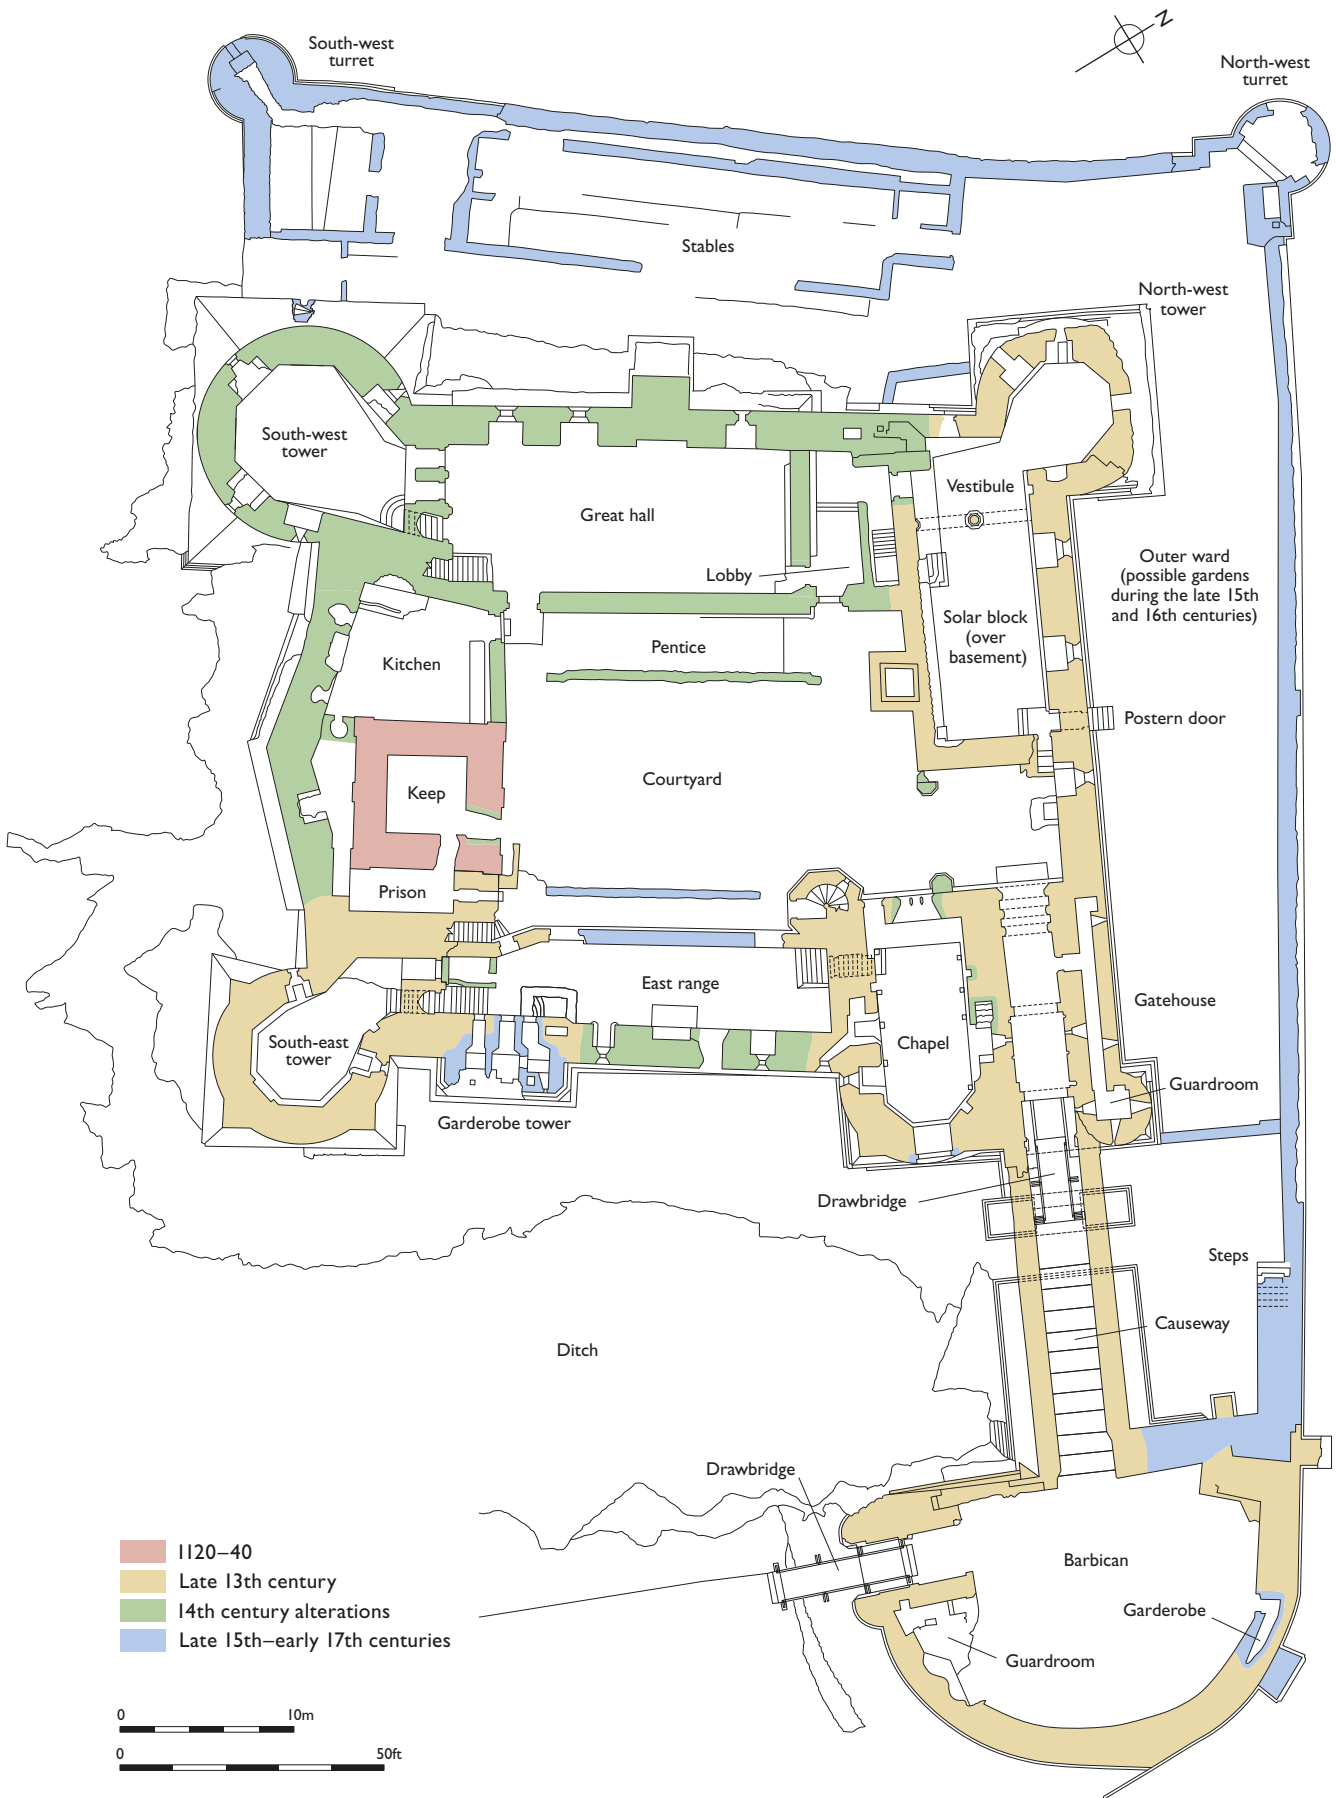

GOODRICH CASTLE

- 1120-40
- Late 13th century
- 14th century alterations
- Late 15th-early 17th centuries

This drawing is English Heritage copyright and is supplied for the purposes of private research. It may not be reproduced in any medium without the express written permission of English Heritage. February 2015