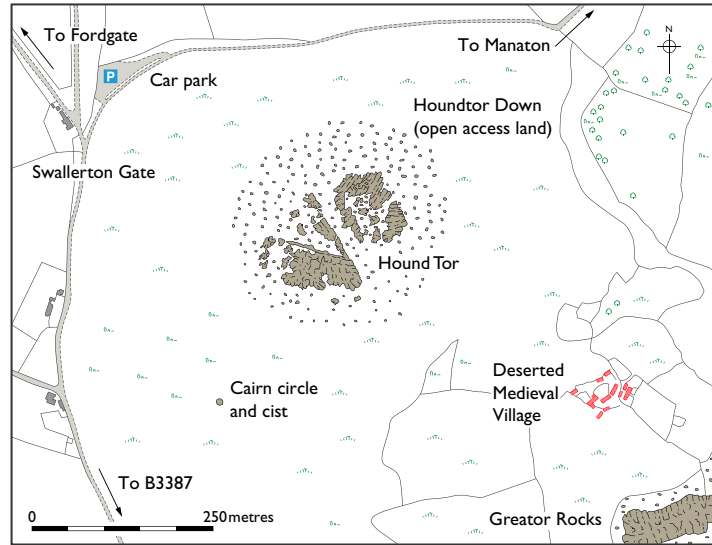

# HOUND TOR DESERTED MEDIEVAL VILLAGE

## KEY

- B1, B2 and B3 Corn drying barns
- 1, 3, 7 and 8 Longhouses
- 2, 4, 5 and 6 Smaller houses and barns
- G Gardens, paddocks or vegetable plots

© Crown Copyright. All rights reserved. English Heritage 100019088. 2009