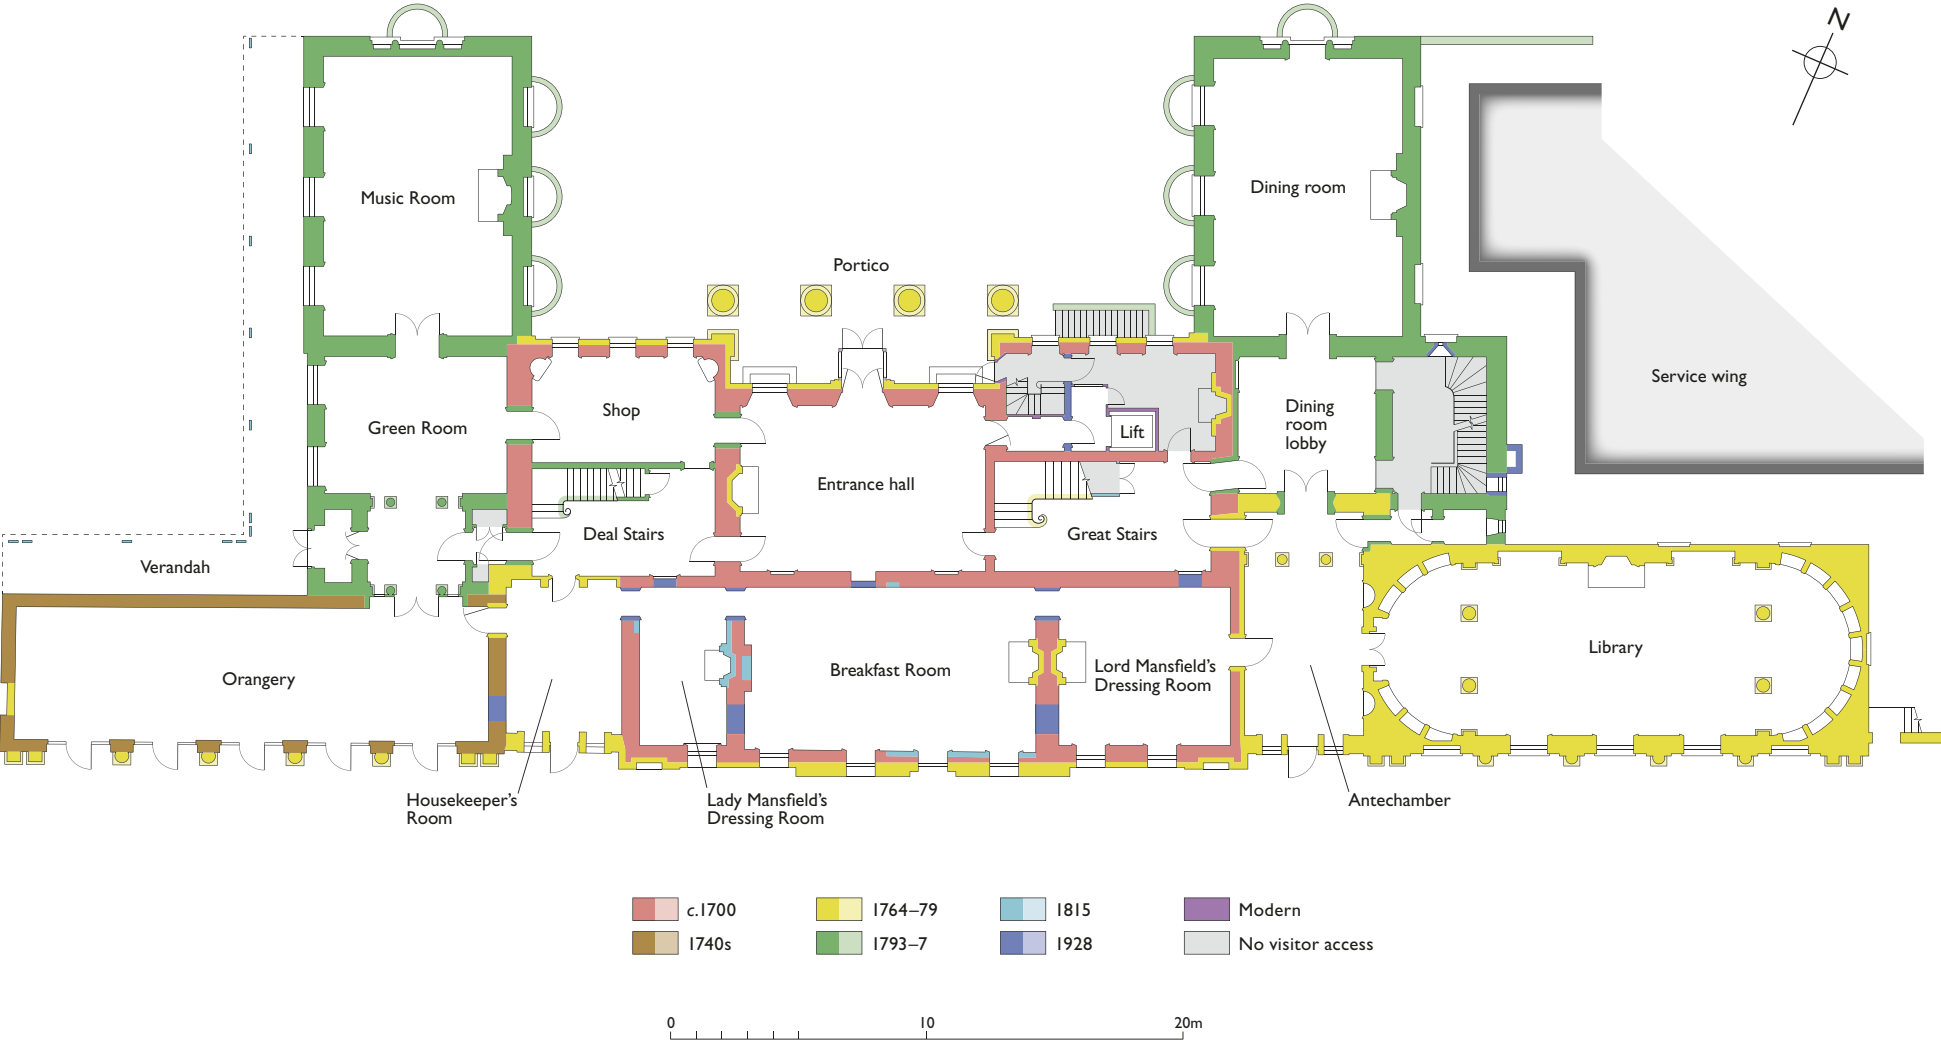

KENWOOD HOUSE

GROUND-FLOOR PLAN

This drawing is English Heritage copyright and is supplied for the purposes of private research. It may not be reproduced in any medium without the express written permission of English Heritage. February 2015

KENWOOD HOUSE

FIRST-FLOOR PLAN

 c.1700	 1764-79	 1815	 Modern
 1740s	 1793-7	 1928	 No visitor access

This drawing is English Heritage copyright and is supplied for the purposes of private research. It may not be reproduced in any medium without the express written permission of English Heritage.
February 2015

KENWOOD HOUSE SERVICEWING

GROUND-FLOOR PLAN

This drawing is English Heritage copyright and is supplied for the purposes of private research. It may not be reproduced in any medium without the express written permission of English Heritage.
February 2015