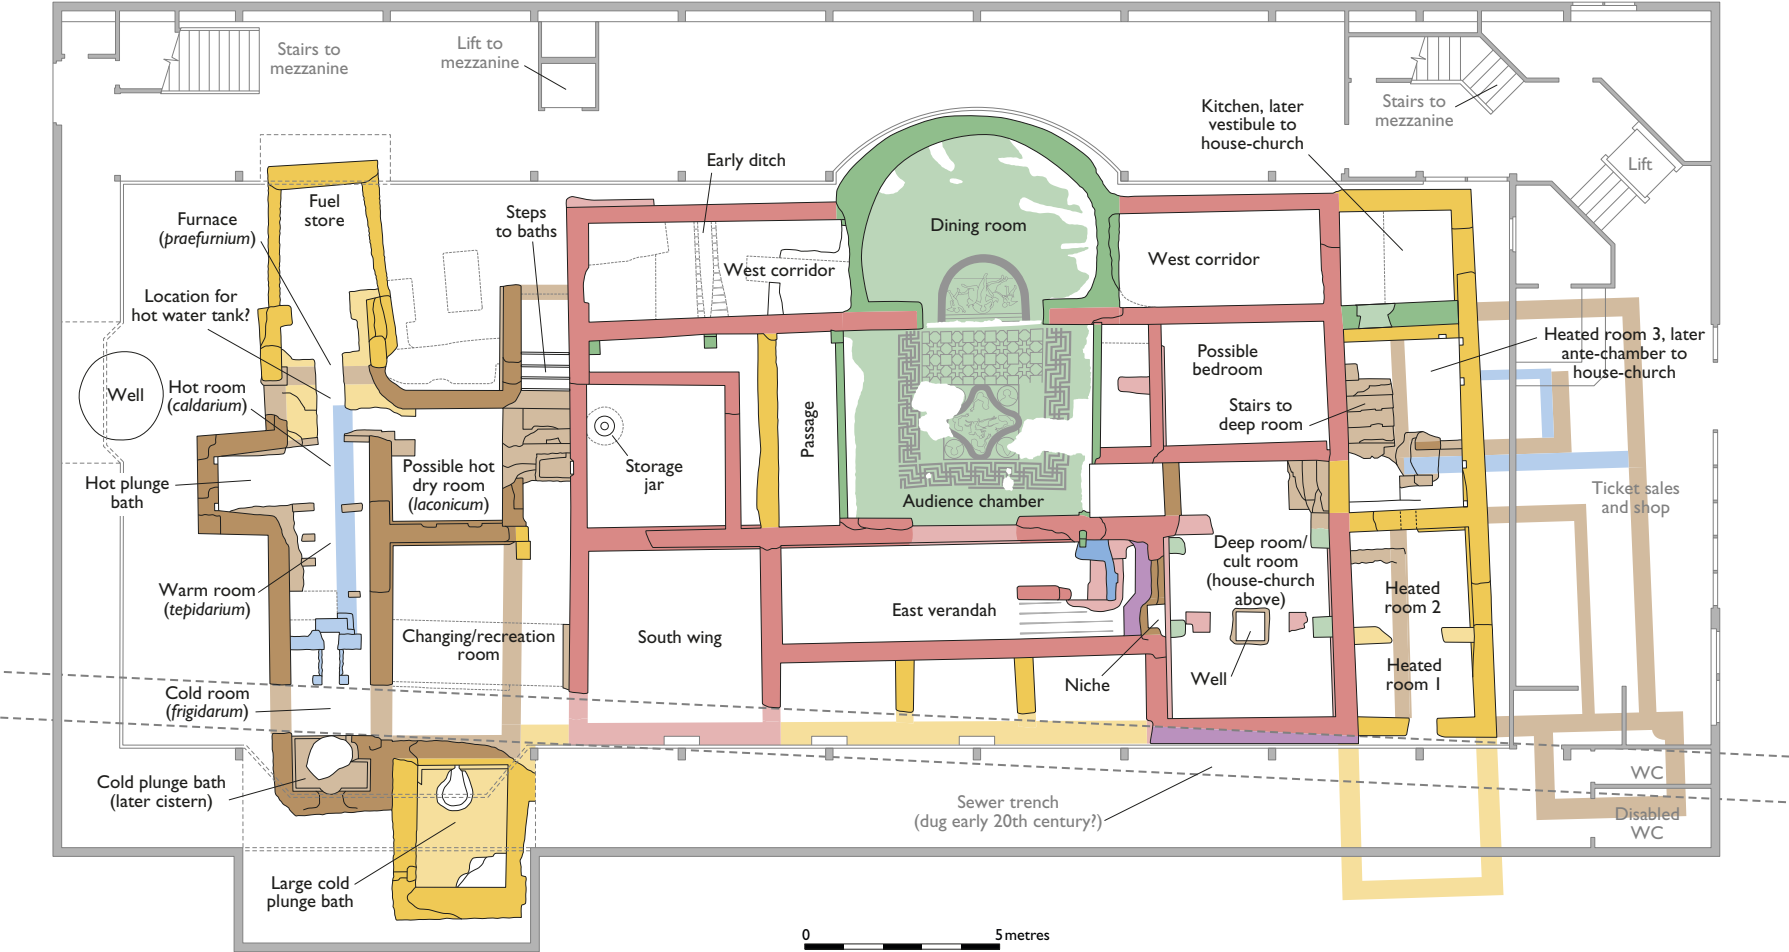

LULLINGSTONE ROMAN VILLA

- c. AD 100–50
- c. AD 150–275
- c. AD 275–350
- c. AD 360 and later
- Roman of uncertain date
- Modern
- Ground features from the archaeological excavations

This drawing is English Heritage copyright and is supplied for the purposes of private research. It may not be reproduced in any medium without the express written permission of English Heritage. February 2015