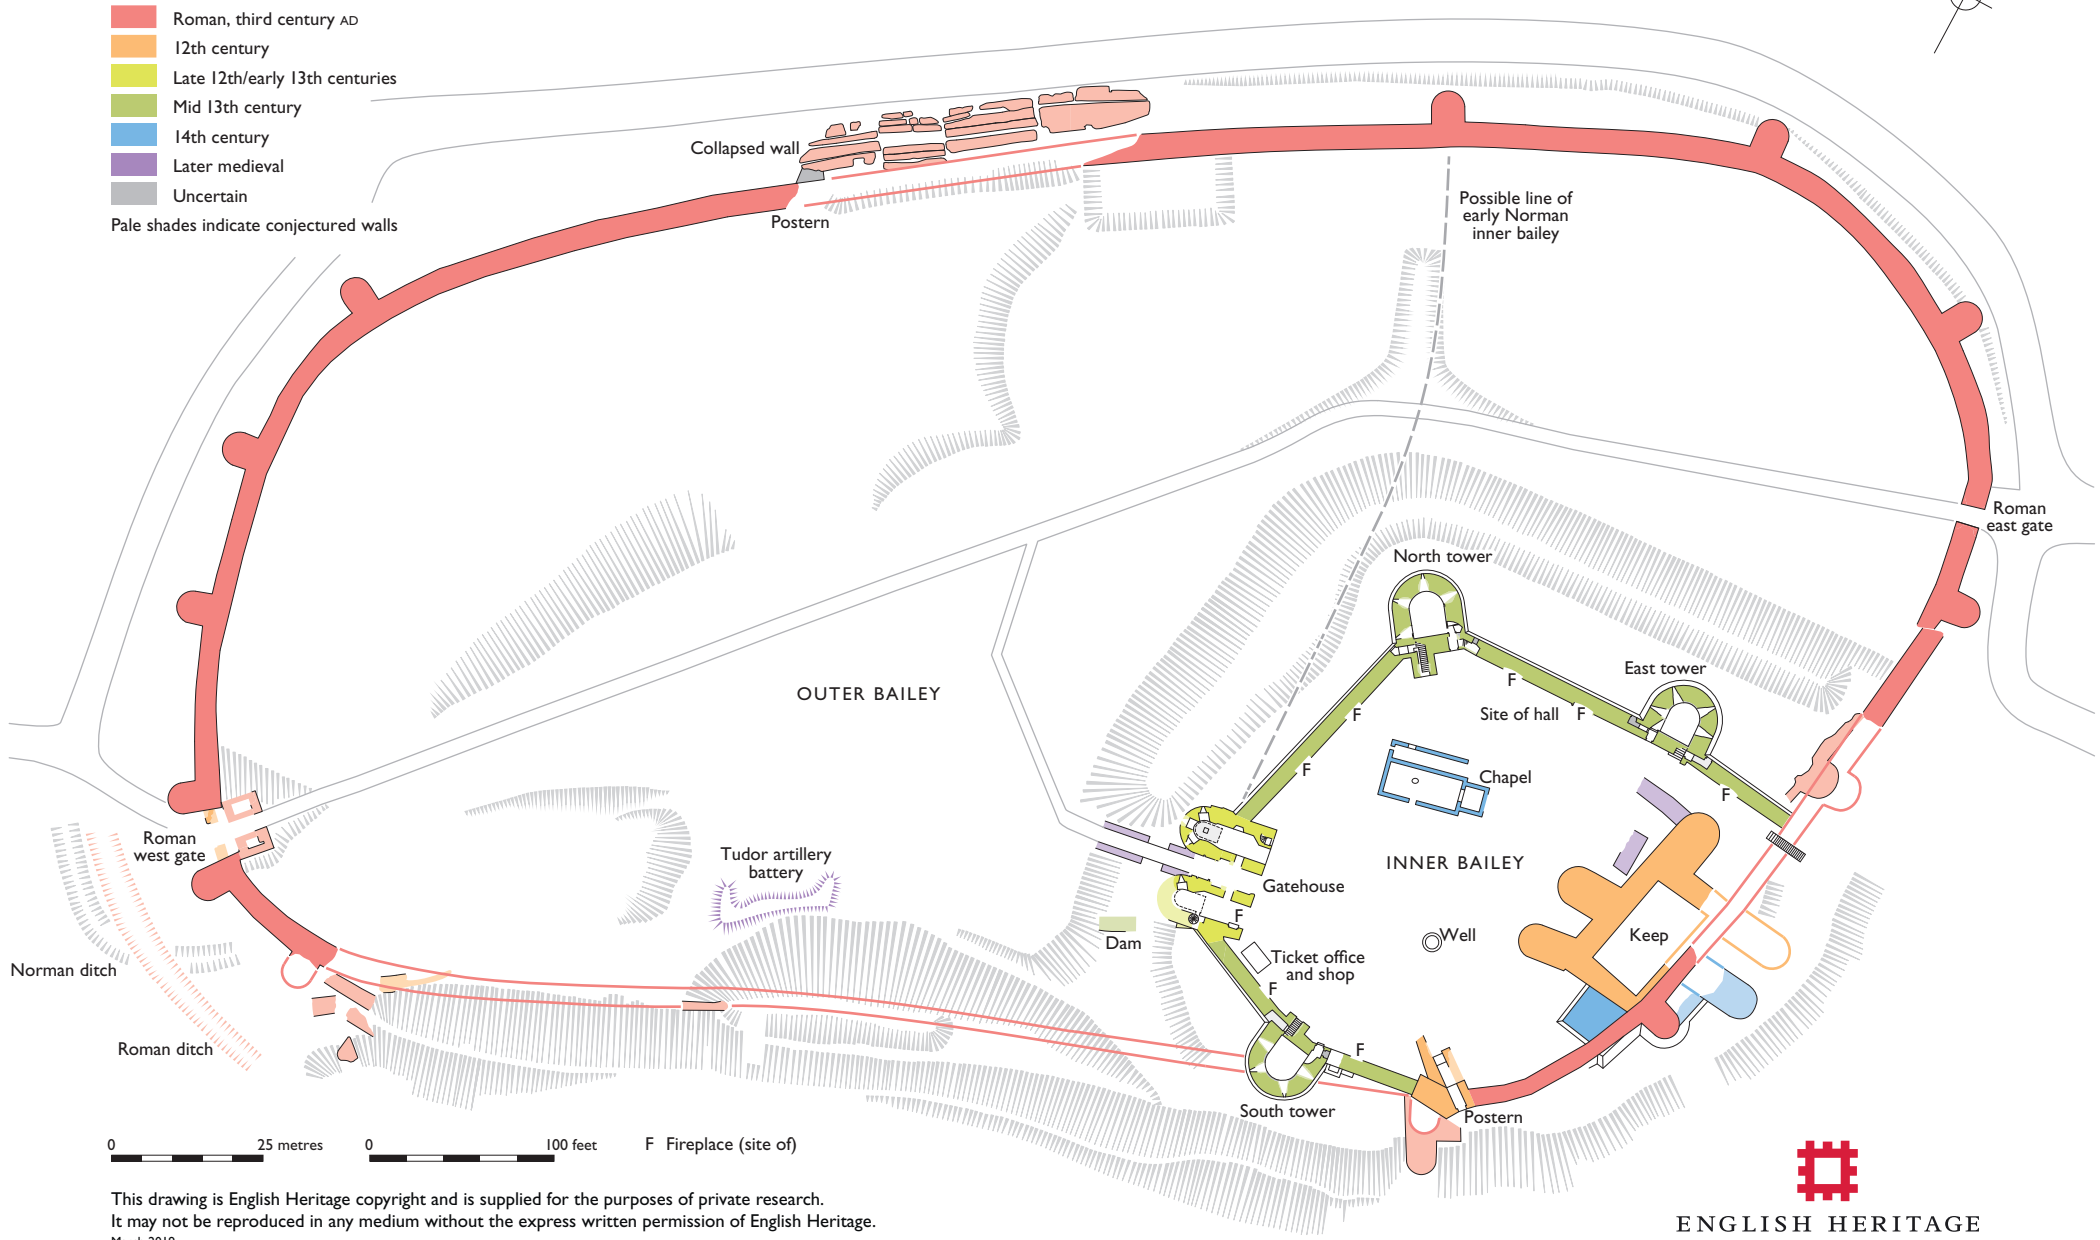

# PEVENSEY CASTLE

- Roman, third century AD
- 12th century
- Late 12th/early 13th centuries
- Mid 13th century
- 14th century
- Later medieval
- Uncertain

Pale shades indicate conjectured walls

0 25 metres 0 100 feet F Fireplace (site of)

This drawing is English Heritage copyright and is supplied for the purposes of private research.  
 It may not be reproduced in any medium without the express written permission of English Heritage.  
 March 2019