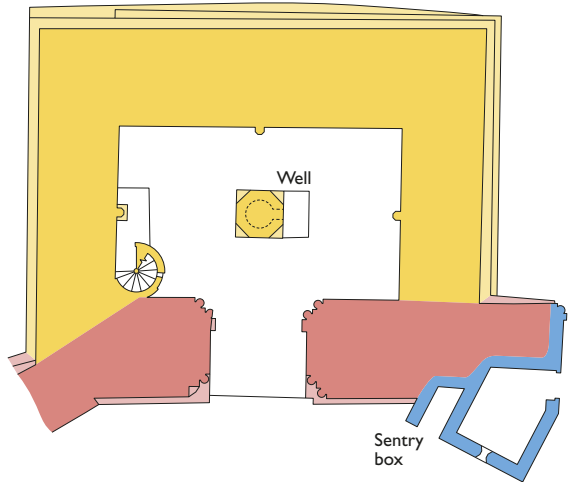

ENGLISH HERITAGE

RICHMOND CASTLE GREAT TOWER

Ground floor plan

First-floor plan

Second-floor plan

Roof plan

- Late 11th century
- 12th century
- c. 1300
- 19th century
- Modern
- Uncertain

Pale shades indicate low walls or plinths.
 Pale shades without an outline indicates missing masonry.