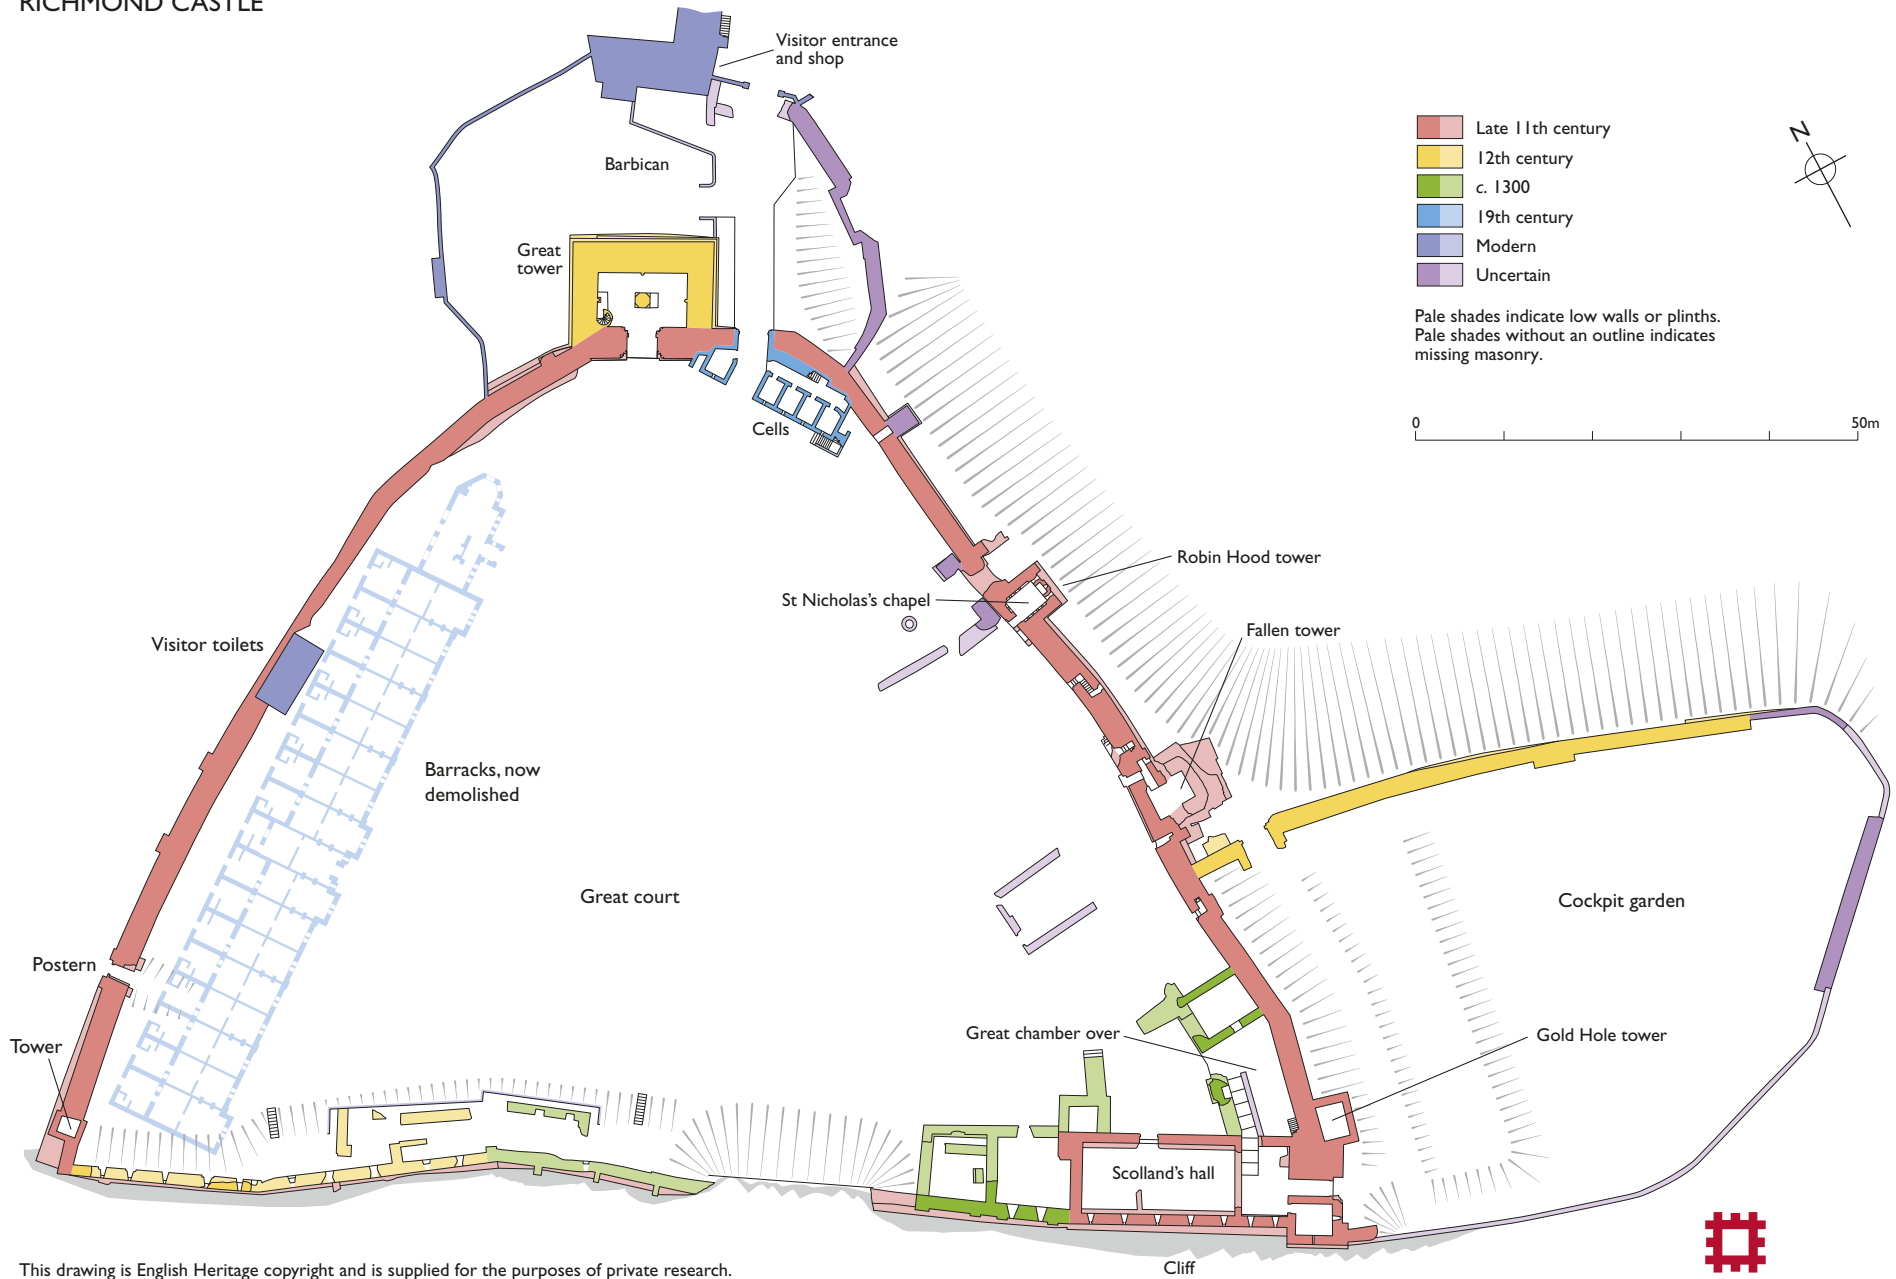

RICHMOND CASTLE

This drawing is English Heritage copyright and is supplied for the purposes of private research. It may not be reproduced in any medium without the express written permission of English Heritage. May 2016

ENGLISH HERITAGE