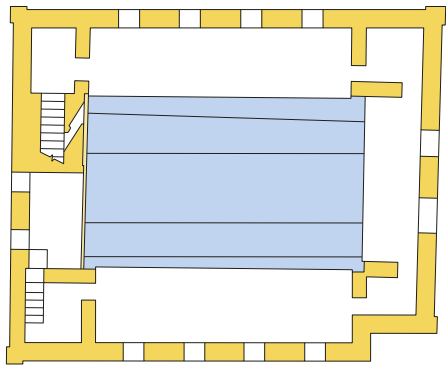

ENGLISH HERITAGE

RICHMOND CASTLE GREAT TOWER

Ground floor plan

First-floor plan

Second-floor plan

Roof plan

- Late 11th century
- 12th century
- c. 1300
- 19th century
- Modern
- Uncertain

Pale shades indicate low walls or plinths.
 Pale shades without an outline indicates missing masonry.