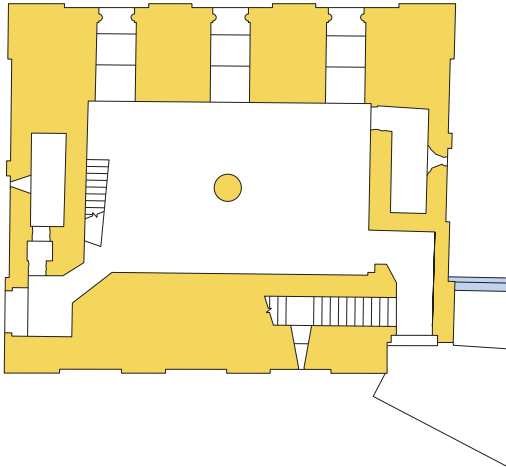

ENGLISH HERITAGE

RICHMOND CASTLE GREAT TOWER

Ground floor plan

First-floor plan

Second-floor plan

Roof plan

- Late 11th century
- 12th century
- c. 1300
- 19th century
- Modern
- Uncertain

Pale shades indicate low walls or plinths.
 Pale shades without an outline indicates missing masonry.