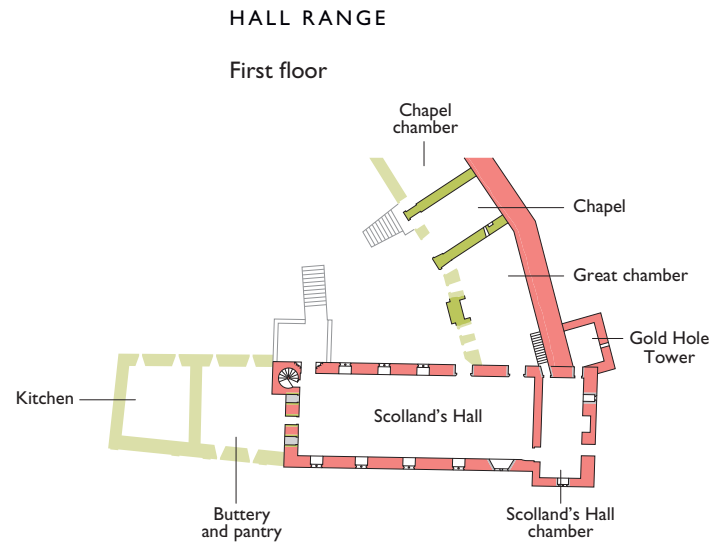

ENGLISH HERITAGE

RICHMOND CASTLE

- Late 11th century
 - 12th century
 - Late 13th century
 - c.1300
 - 19th century
 - Modern
 - Uncertain
- Pale shades indicate low walls

KEEP, OR GREAT TOWER

This drawing is English Heritage copyright and is supplied for the purposes of private research.
It may not be reproduced in any medium without the express written permission of English Heritage.
March 2019