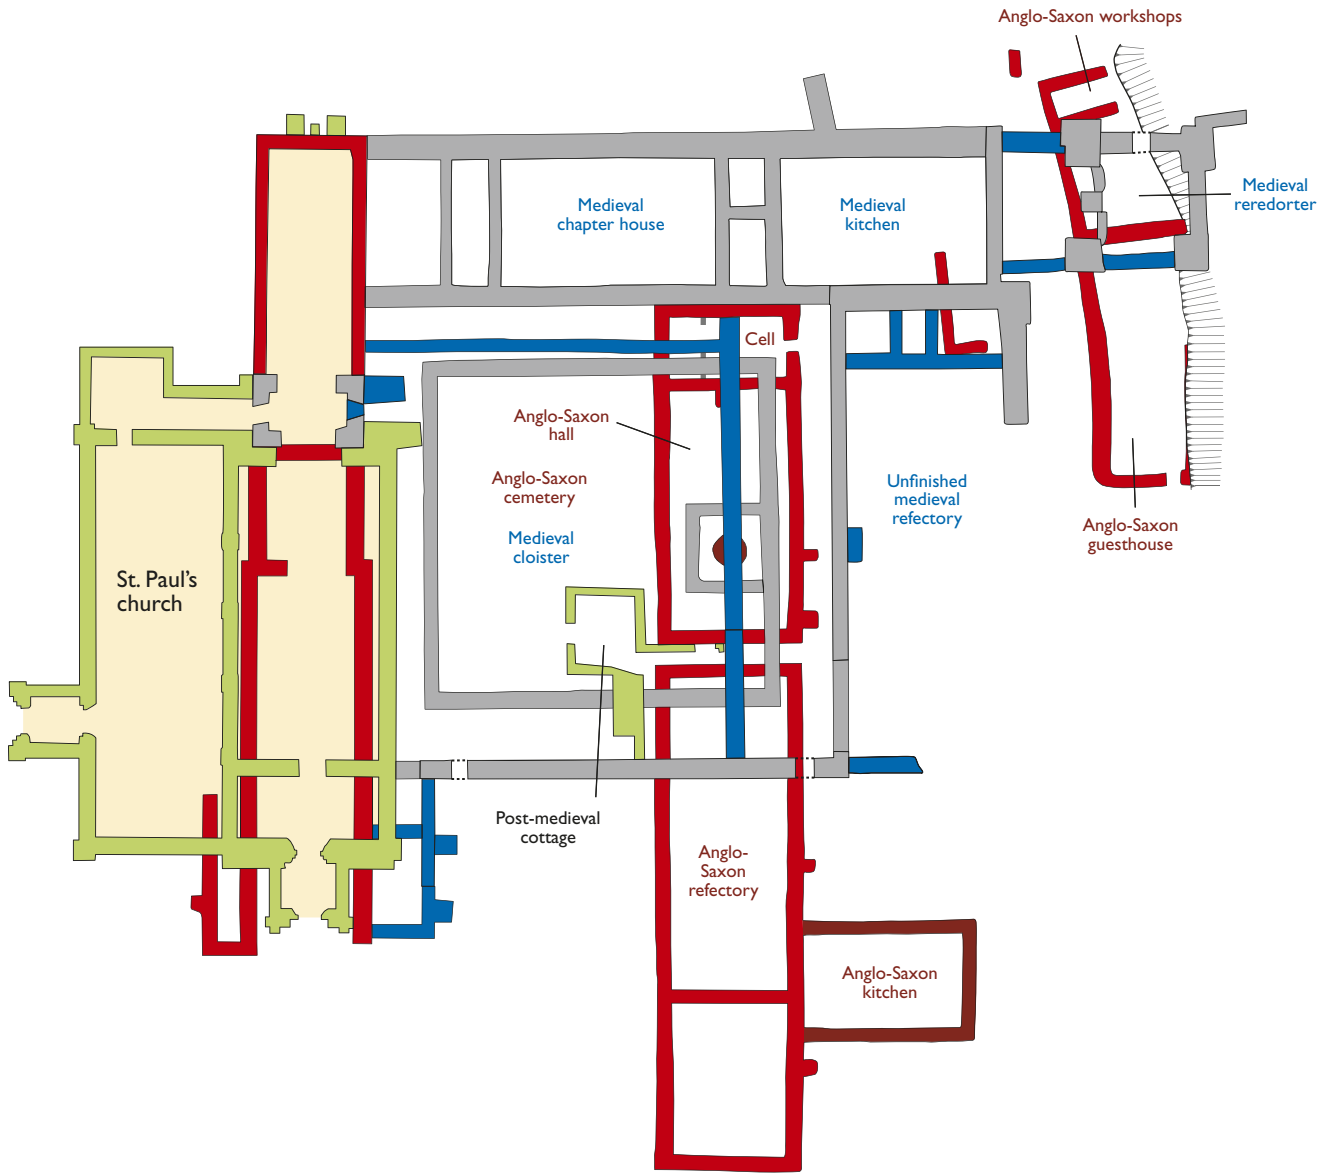

# ST PAUL'S CHURCH, JARROW

- Anglo-Saxon I
- Anglo-Saxon II
- Medieval I
- Medieval II
- Post-medieval

0 15m