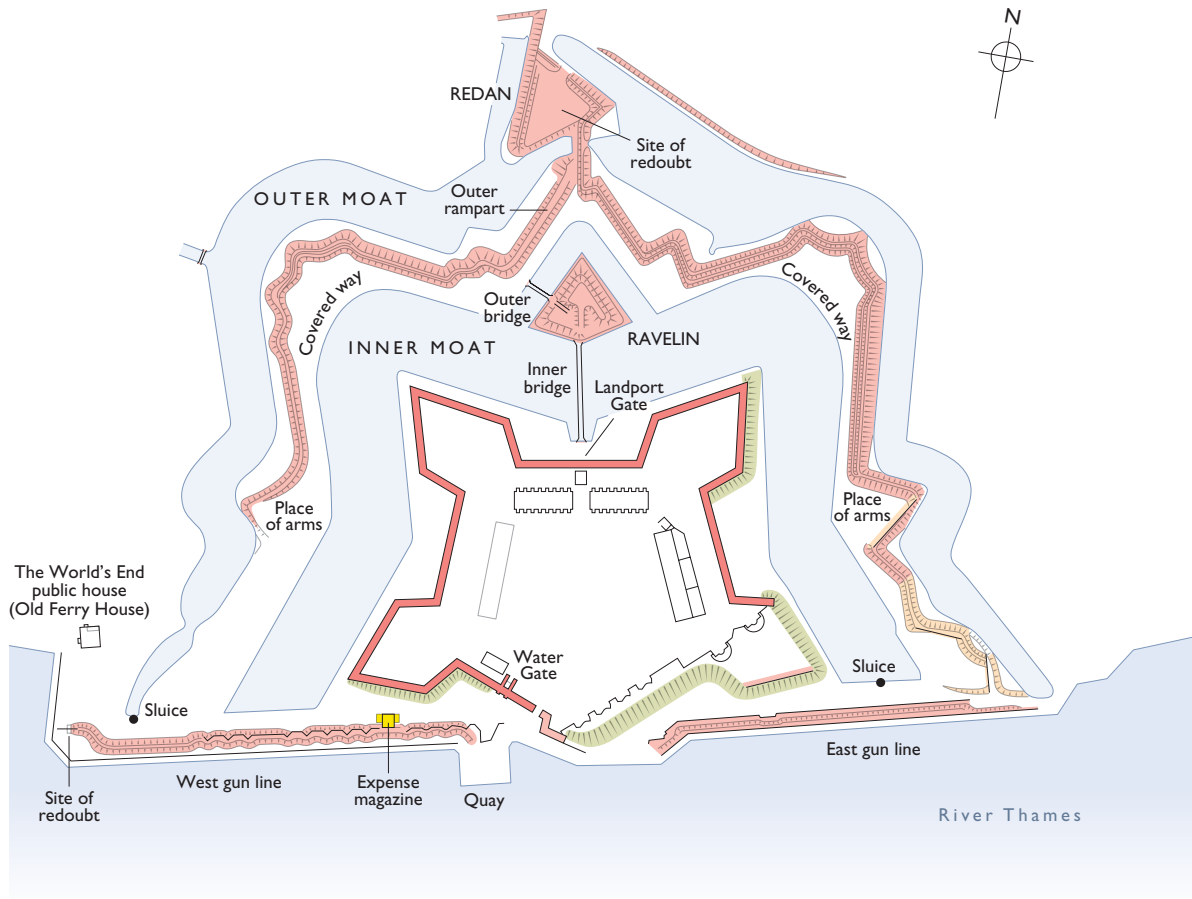

# TILBURY FORT

This drawing is The English Heritage Trust copyright and is supplied for the purposes of private research. It may not be reproduced in any medium without the express written permission of The English Heritage Trust. September 2020

# TILBURY FORT PLAN OF THE OUTWORKS

- 1670–85 (including moats)
- c.1780
- 1840s
- 1868–71