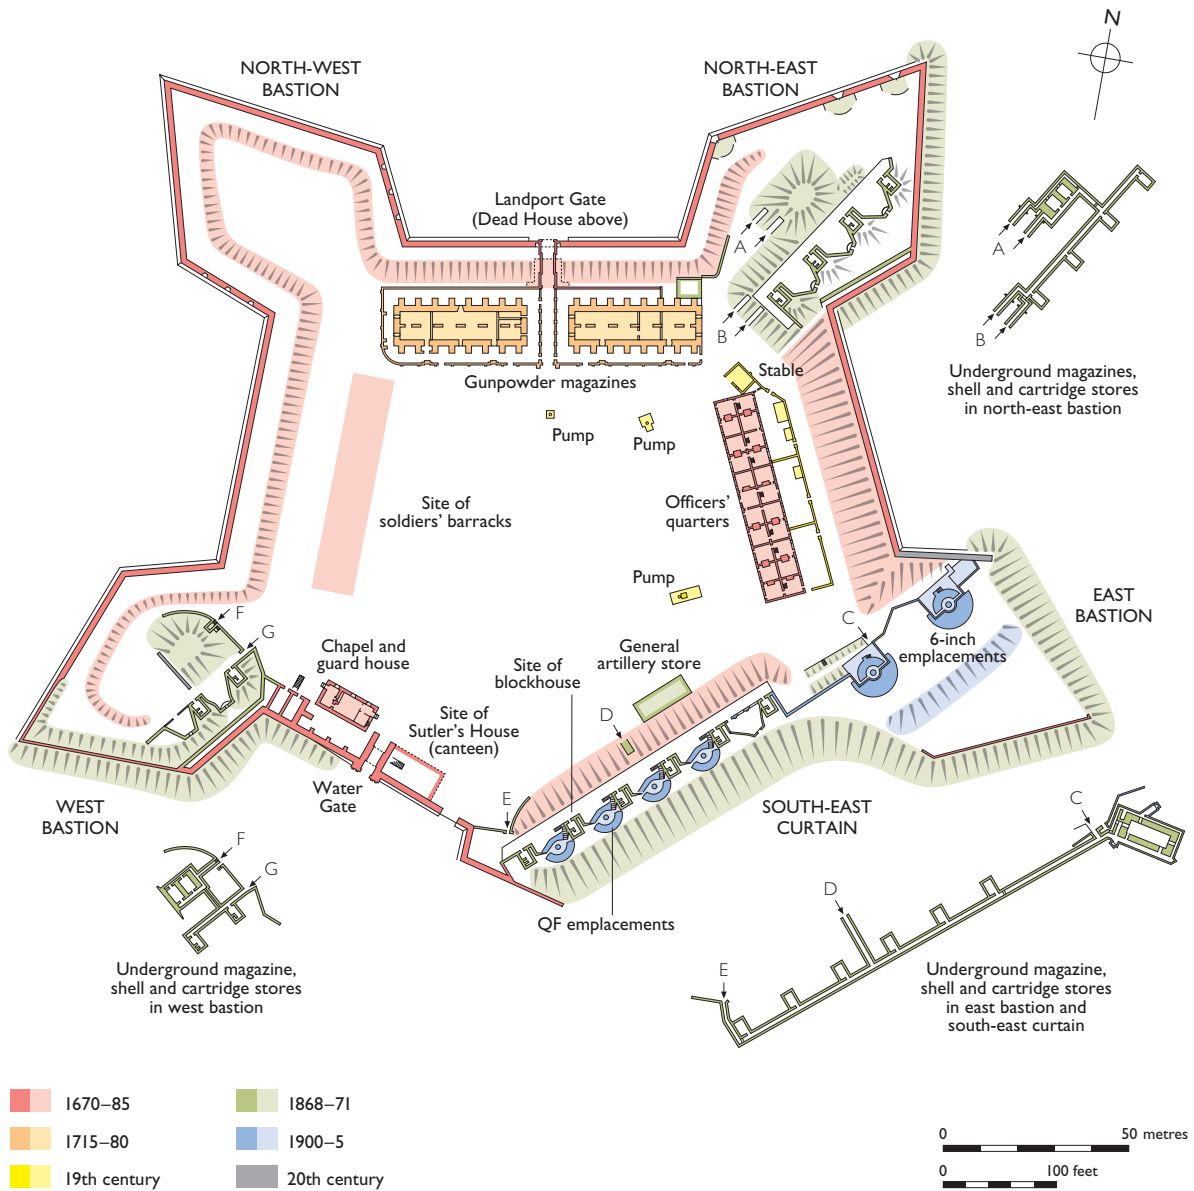

# TILBURY FORT

This drawing is The English Heritage Trust copyright and is supplied for the purposes of private research. It may not be reproduced in any medium without the express written permission of The English Heritage Trust. September 2020

# TILBURY FORT PLAN OF THE OUTWORKS

- 1670–85 (including moats)
- c.1780
- 1840s
- 1868–71