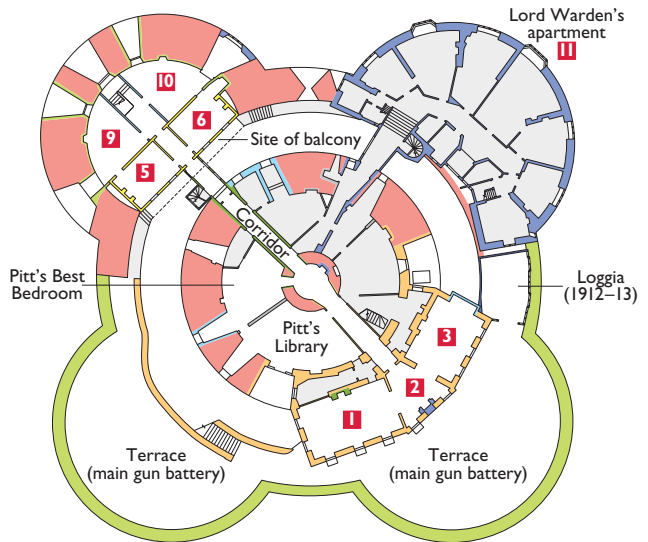

11 Granville Wing, 1872-4

- 1539-40
- Possibly 1567-9
- 1726-7
- 1732
- 1745: terrace parapet
1747: Gunners' New Cabins
- 1749-1806
- 18th century
- 19th century
- 20th century
- Uncertain
- No visitor access

0 10 metres

0 25 feet

FIRST FLOOR

BASEMENT

GROUND FLOOR