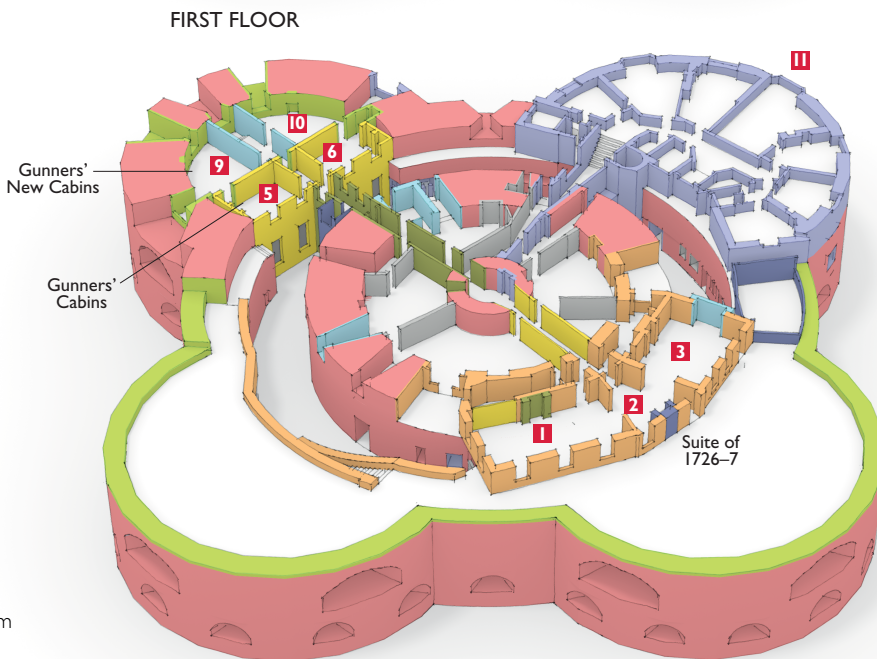

WALMER CASTLE

Suite of 1726-7

- 1** Drawing room
- 2** Anteroom
- 3** Dining room

Gunners' Cabins, 1732

- 4** Hall Room
- 5** Wellington's Legacy
- 6** Pitt Print Room

Gunners' New Cabins, 1747

- 7** Sackville Room
- 8** Willingdon Room
- 9** Duke of Wellington's Room
- 10** Life of Wellington

11 Granville Wing, 1872-4

- 1539-40
- Possibly 1567-9
- 1726-7
- 1732
- 1745: terrace parapet
1747: Gunners' New Cabins
- 1749-1806
- 18th century
- 19th century
- 20th century
- Uncertain
- No visitor access

WALMER CASTLE

Suite of 1726-7

- 1 Drawing room
- 2 Anteroom
- 3 Dining room

Gunners' Cabins, 1732

- 4 Hall Room
- 5 Wellington's Legacy
- 6 Pitt Print Room

Gunners' New Cabins, 1747

- 7 Sackville Room
- 8 Willingdon Room
- 9 Duke of Wellington's Room
- 10 Life of Wellington

0 10 metres

0 25 feet

FIRST FLOOR

BASEMENT

GROUND FLOOR