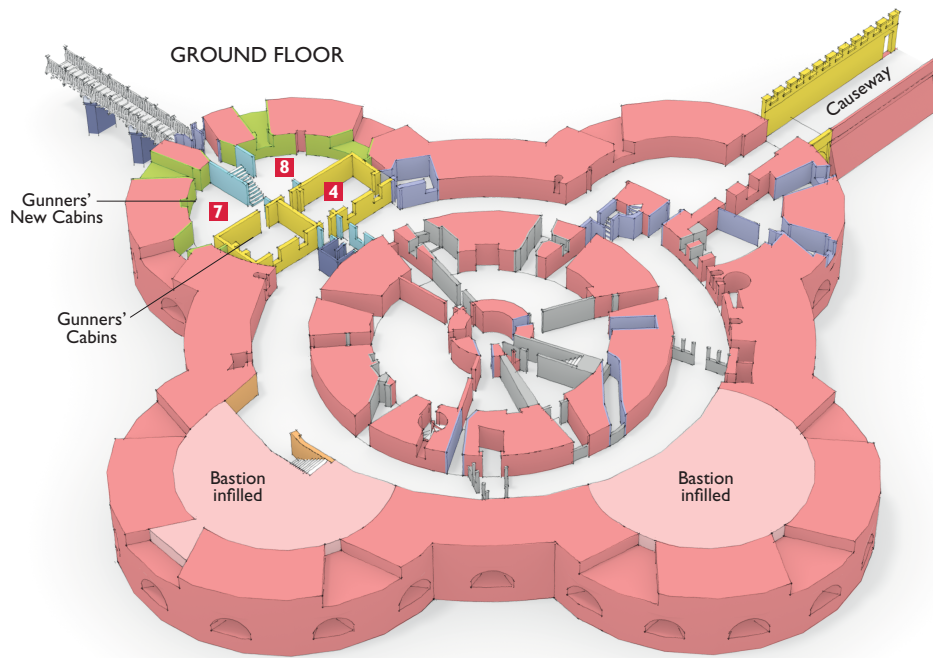

WALMER CASTLE

Suite of 1726-7

- 1** Drawing room
- 2** Anteroom
- 3** Dining room

Gunners' Cabins, 1732

- 4** Hall Room
- 5** Wellington's Legacy
- 6** Pitt Print Room

Gunners' New Cabins, 1747

- 7** Sackville Room
- 8** Willingdon Room
- 9** Duke of Wellington's Room
- 10** Life of Wellington

11 Granville Wing, 1872-4

- 1539-40
- Possibly 1567-9
- 1726-7
- 1732
- 1745: terrace parapet
1747: Gunners' New Cabins
- 1749-1806
- 18th century
- 19th century
- 20th century
- Uncertain
- No visitor access

0 10 metres

0 25 feet

FIRST FLOOR

BASEMENT

GROUND FLOOR