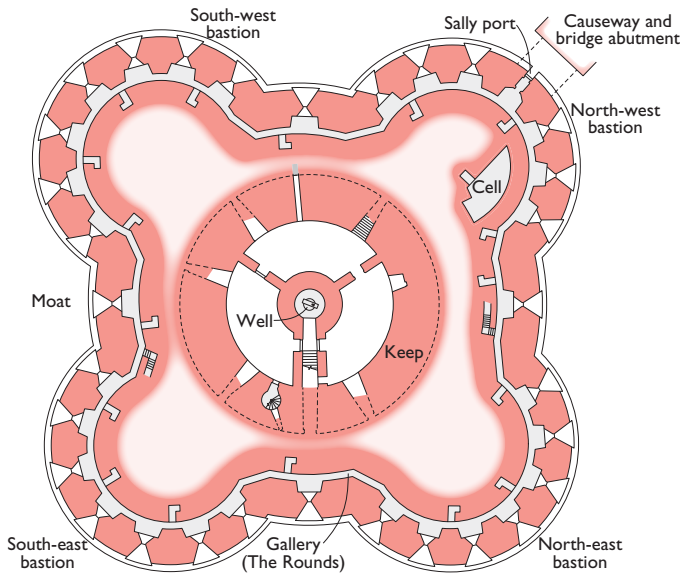

11 Granville Wing, 1872-4

- 1539-40
- Possibly 1567-9
- 1726-7
- 1732
- 1745: terrace parapet
1747: Gunners' New Cabins
- 1749-1806
- 18th century
- 19th century
- 20th century
- Uncertain
- No visitor access

0 10 metres

0 25 feet

FIRST FLOOR

BASEMENT

GROUND FLOOR