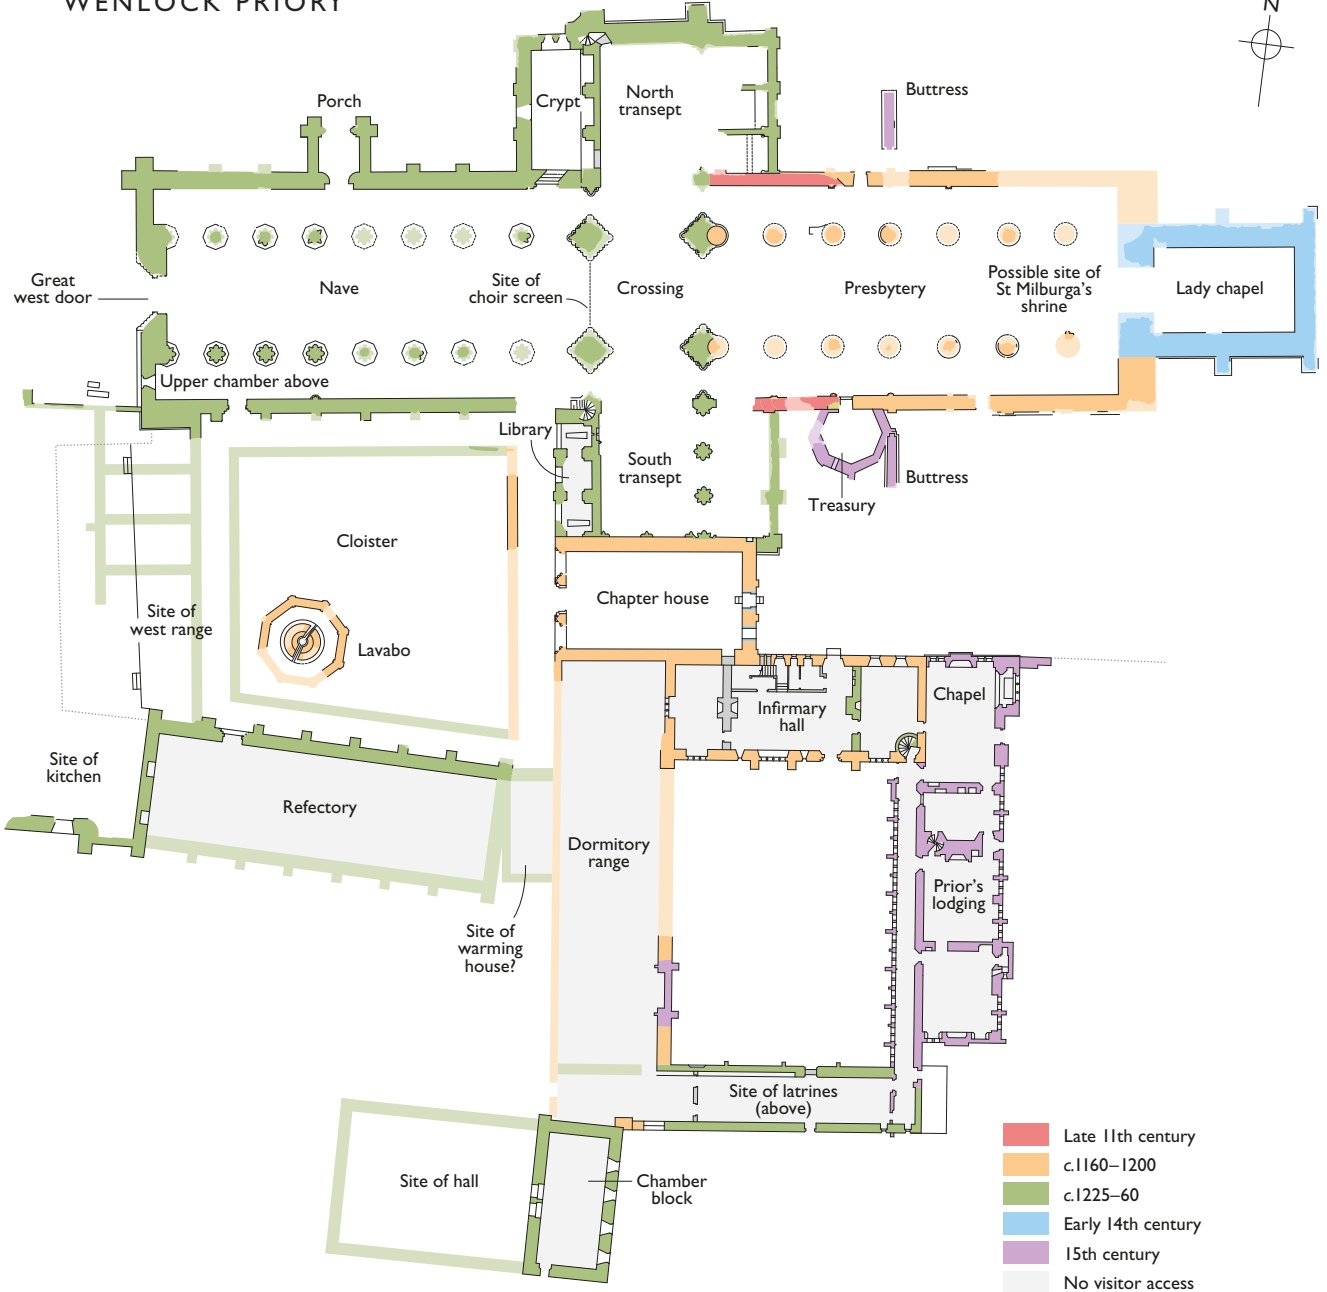

WENLOCK PRIORY

- Late 11th century
- c.1160–1200
- c.1225–60
- Early 14th century
- 15th century
- No visitor access
- Pale shades indicate conjectural walls

EARLY CHURCHES

- c.670 (excavated/conjectural)
- 11th century (excavated/conjectural)
- Unknown date (excavated/conjectural)

This drawing is English Heritage Trust copyright and is supplied for the purposes of private research. It may not be reproduced in any medium without the express written permission of English Heritage Trust.
March 2020