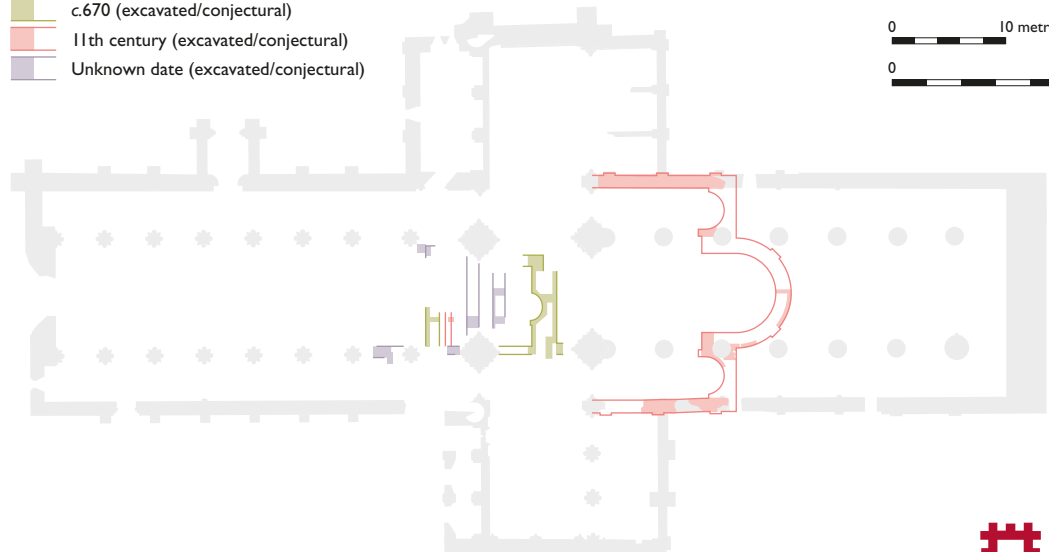

WENLOCK PRIORY

- Late 11th century
- c.1160–1200
- c.1225–60
- Early 14th century
- 15th century
- No visitor access
- Pale shades indicate conjectural walls

EARLY CHURCHES

- c.670 (excavated/conjectural)
- 11th century (excavated/conjectural)
- Unknown date (excavated/conjectural)