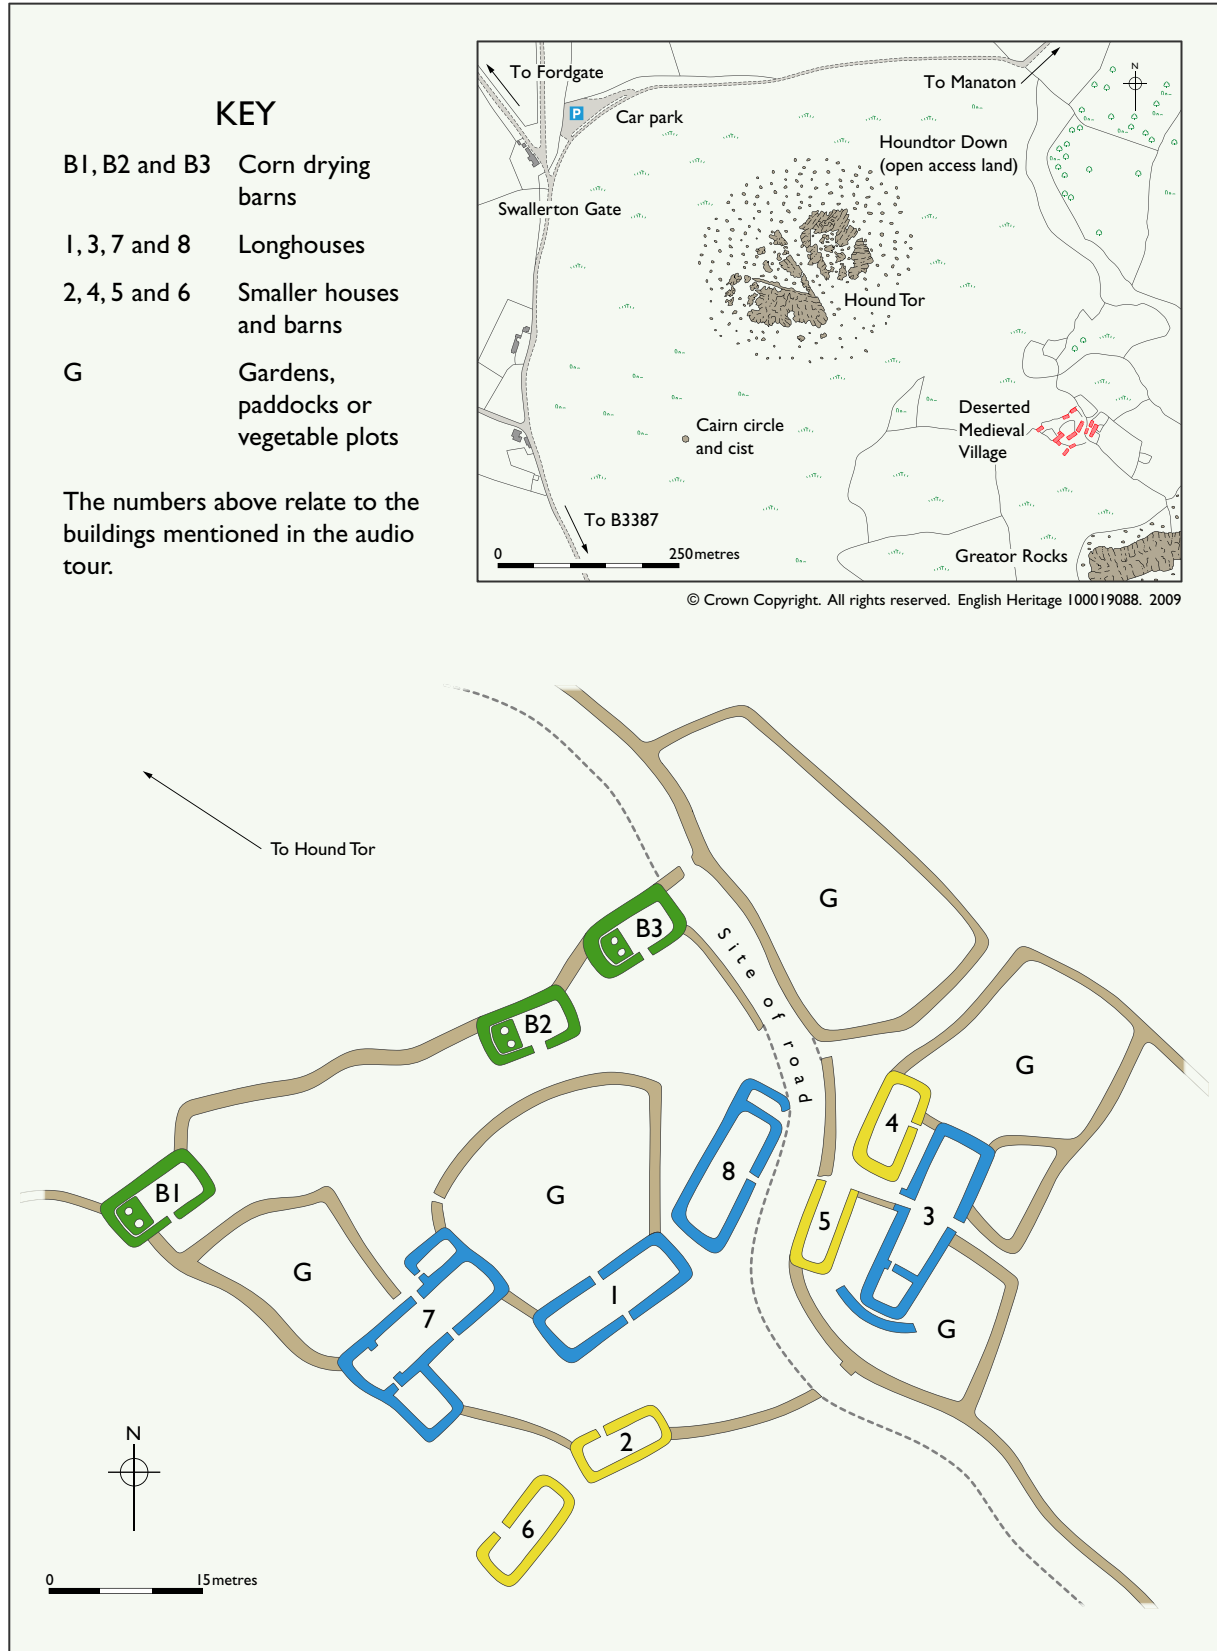

ENGLISH HERITAGE

www.english-heritage.org.uk

HOUND TOR DESERTED MEDIEVAL VILLAGE

© Crown Copyright. All rights reserved. English Heritage 100019088. 2009

© English Heritage June 2009